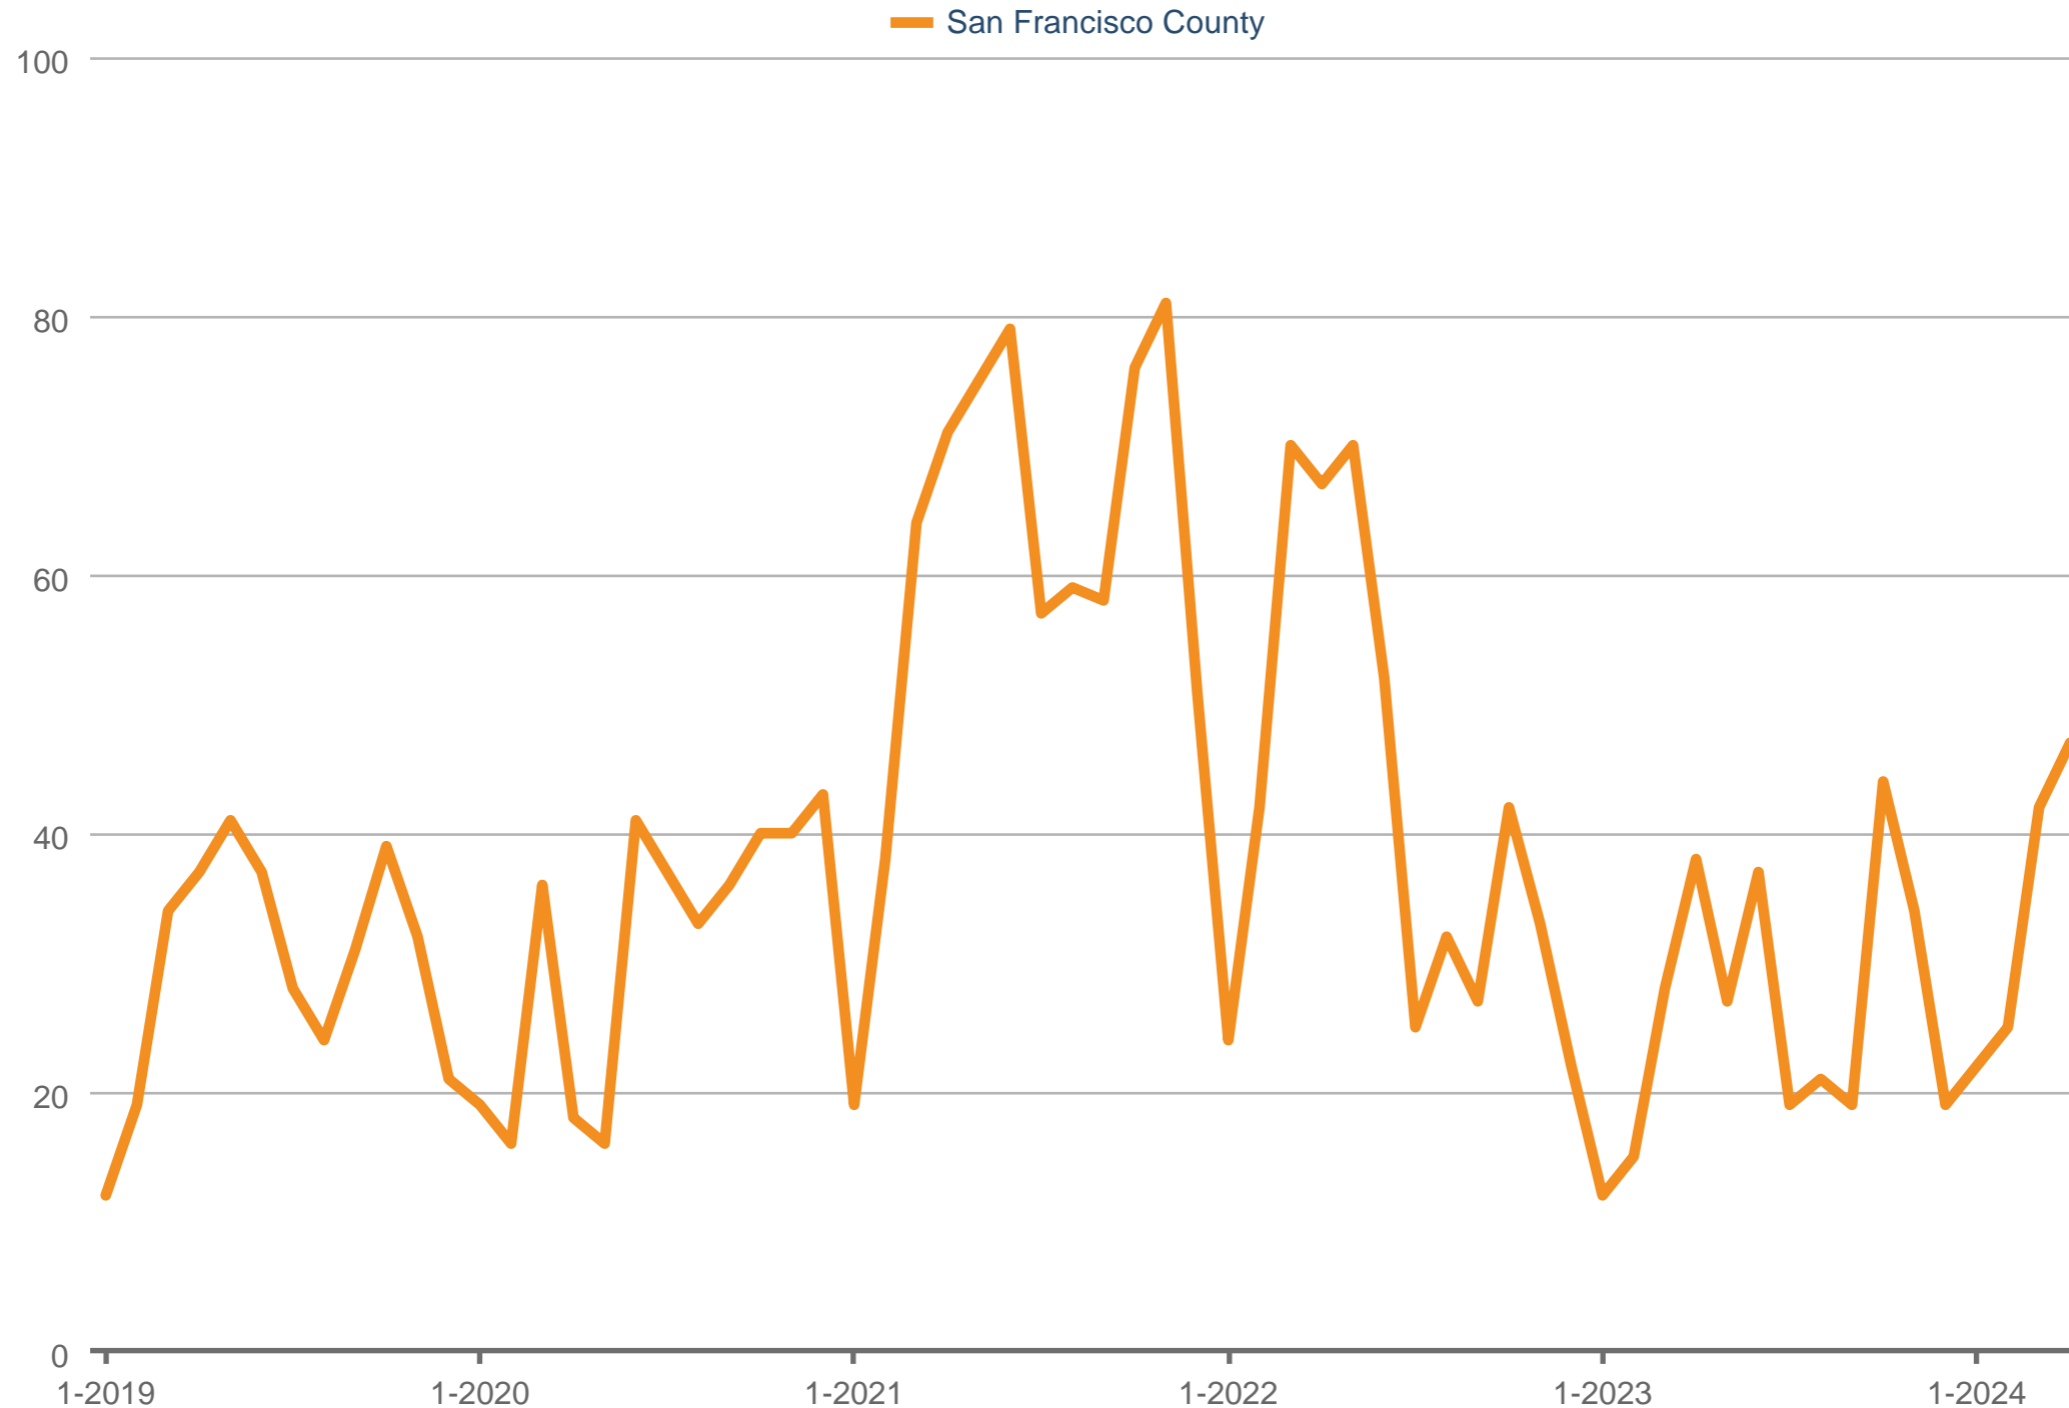

Sold Listings

San Francisco County: SFARMLS, \$3,000,000 or More

Each data point is one month of activity. Data is from May 12, 2024.