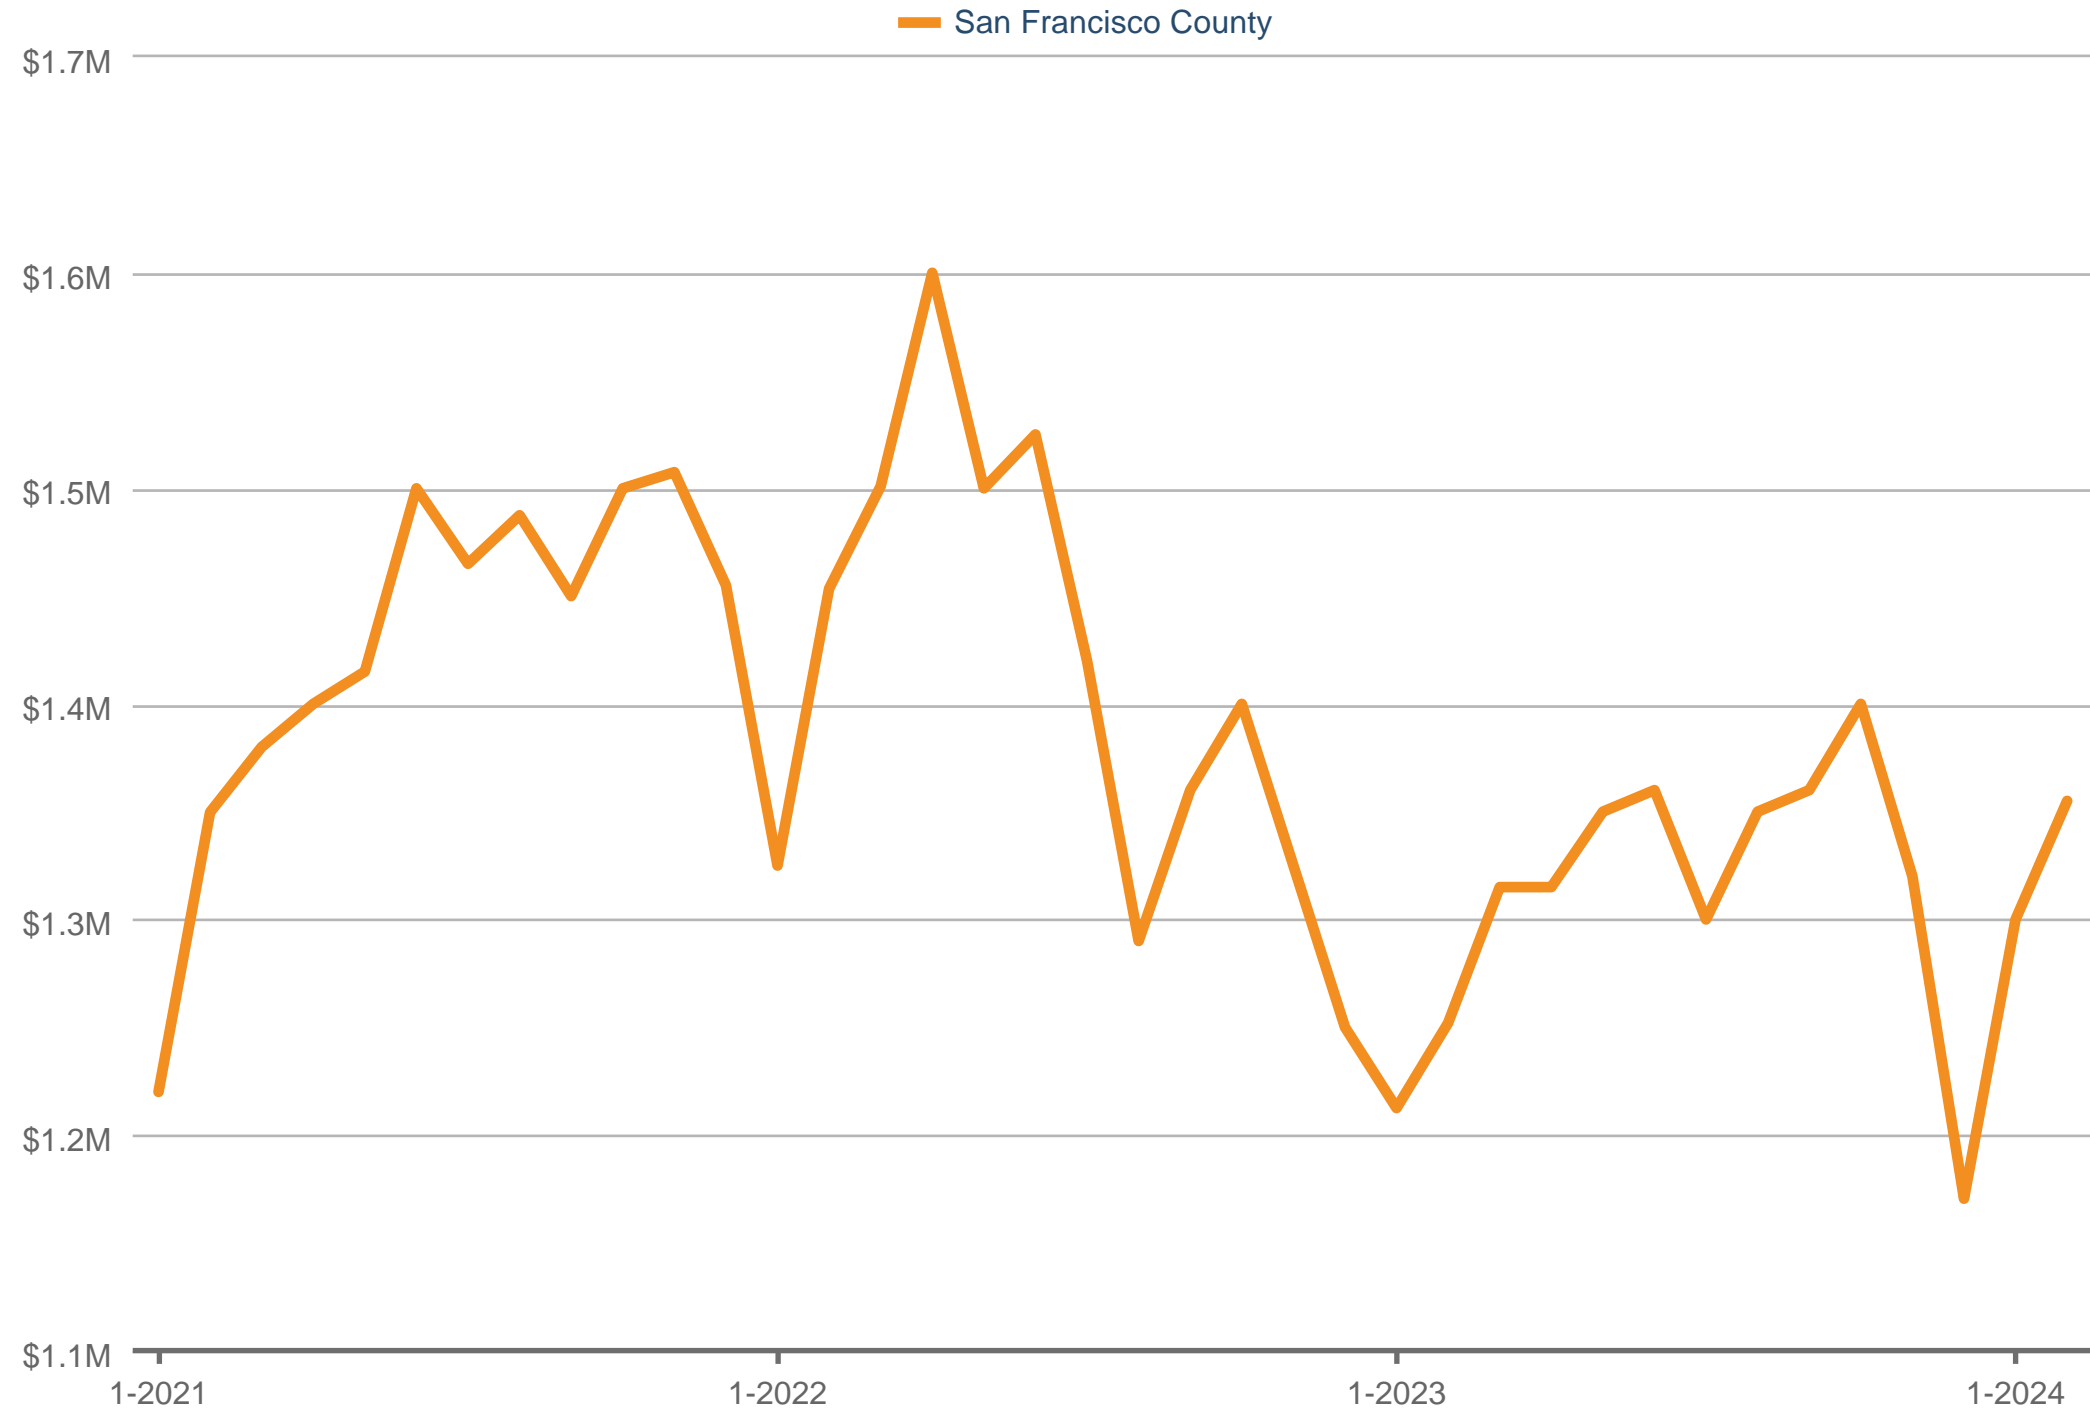

### Median Sales Price

San Francisco County

Each data point is one month of activity. Data is from March 28, 2024.

All data from the San Francisco MLS. InfoSparks © 2024 ShowingTime.