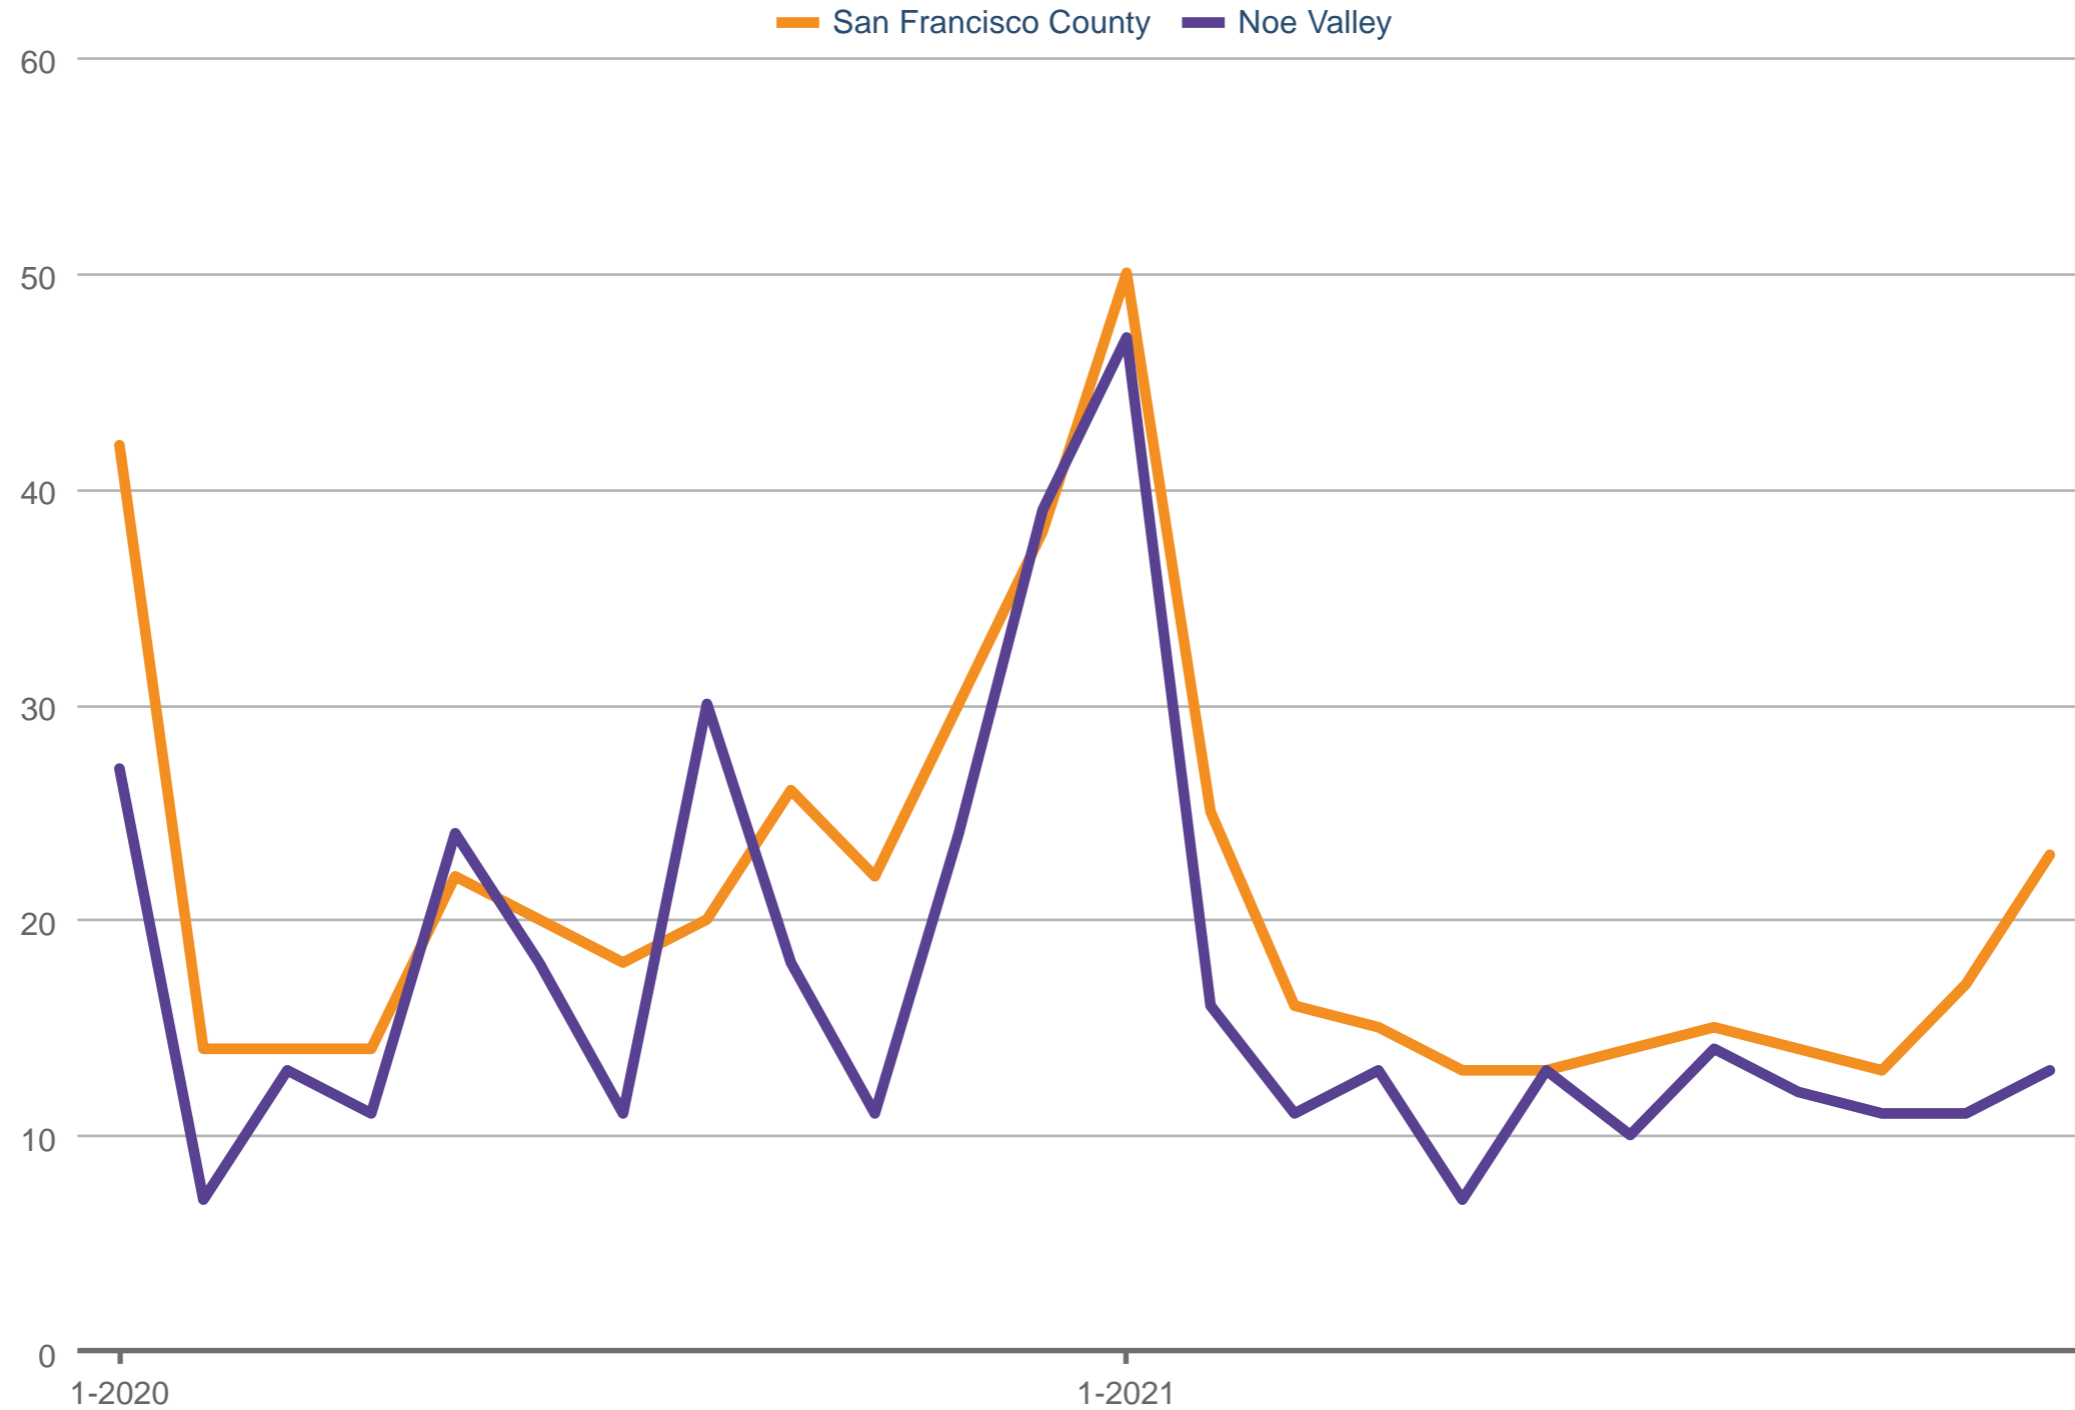

Median Days on Market

San Francisco County & Noe Valley

Each data point is one month of activity. Data is from January 16, 2022.