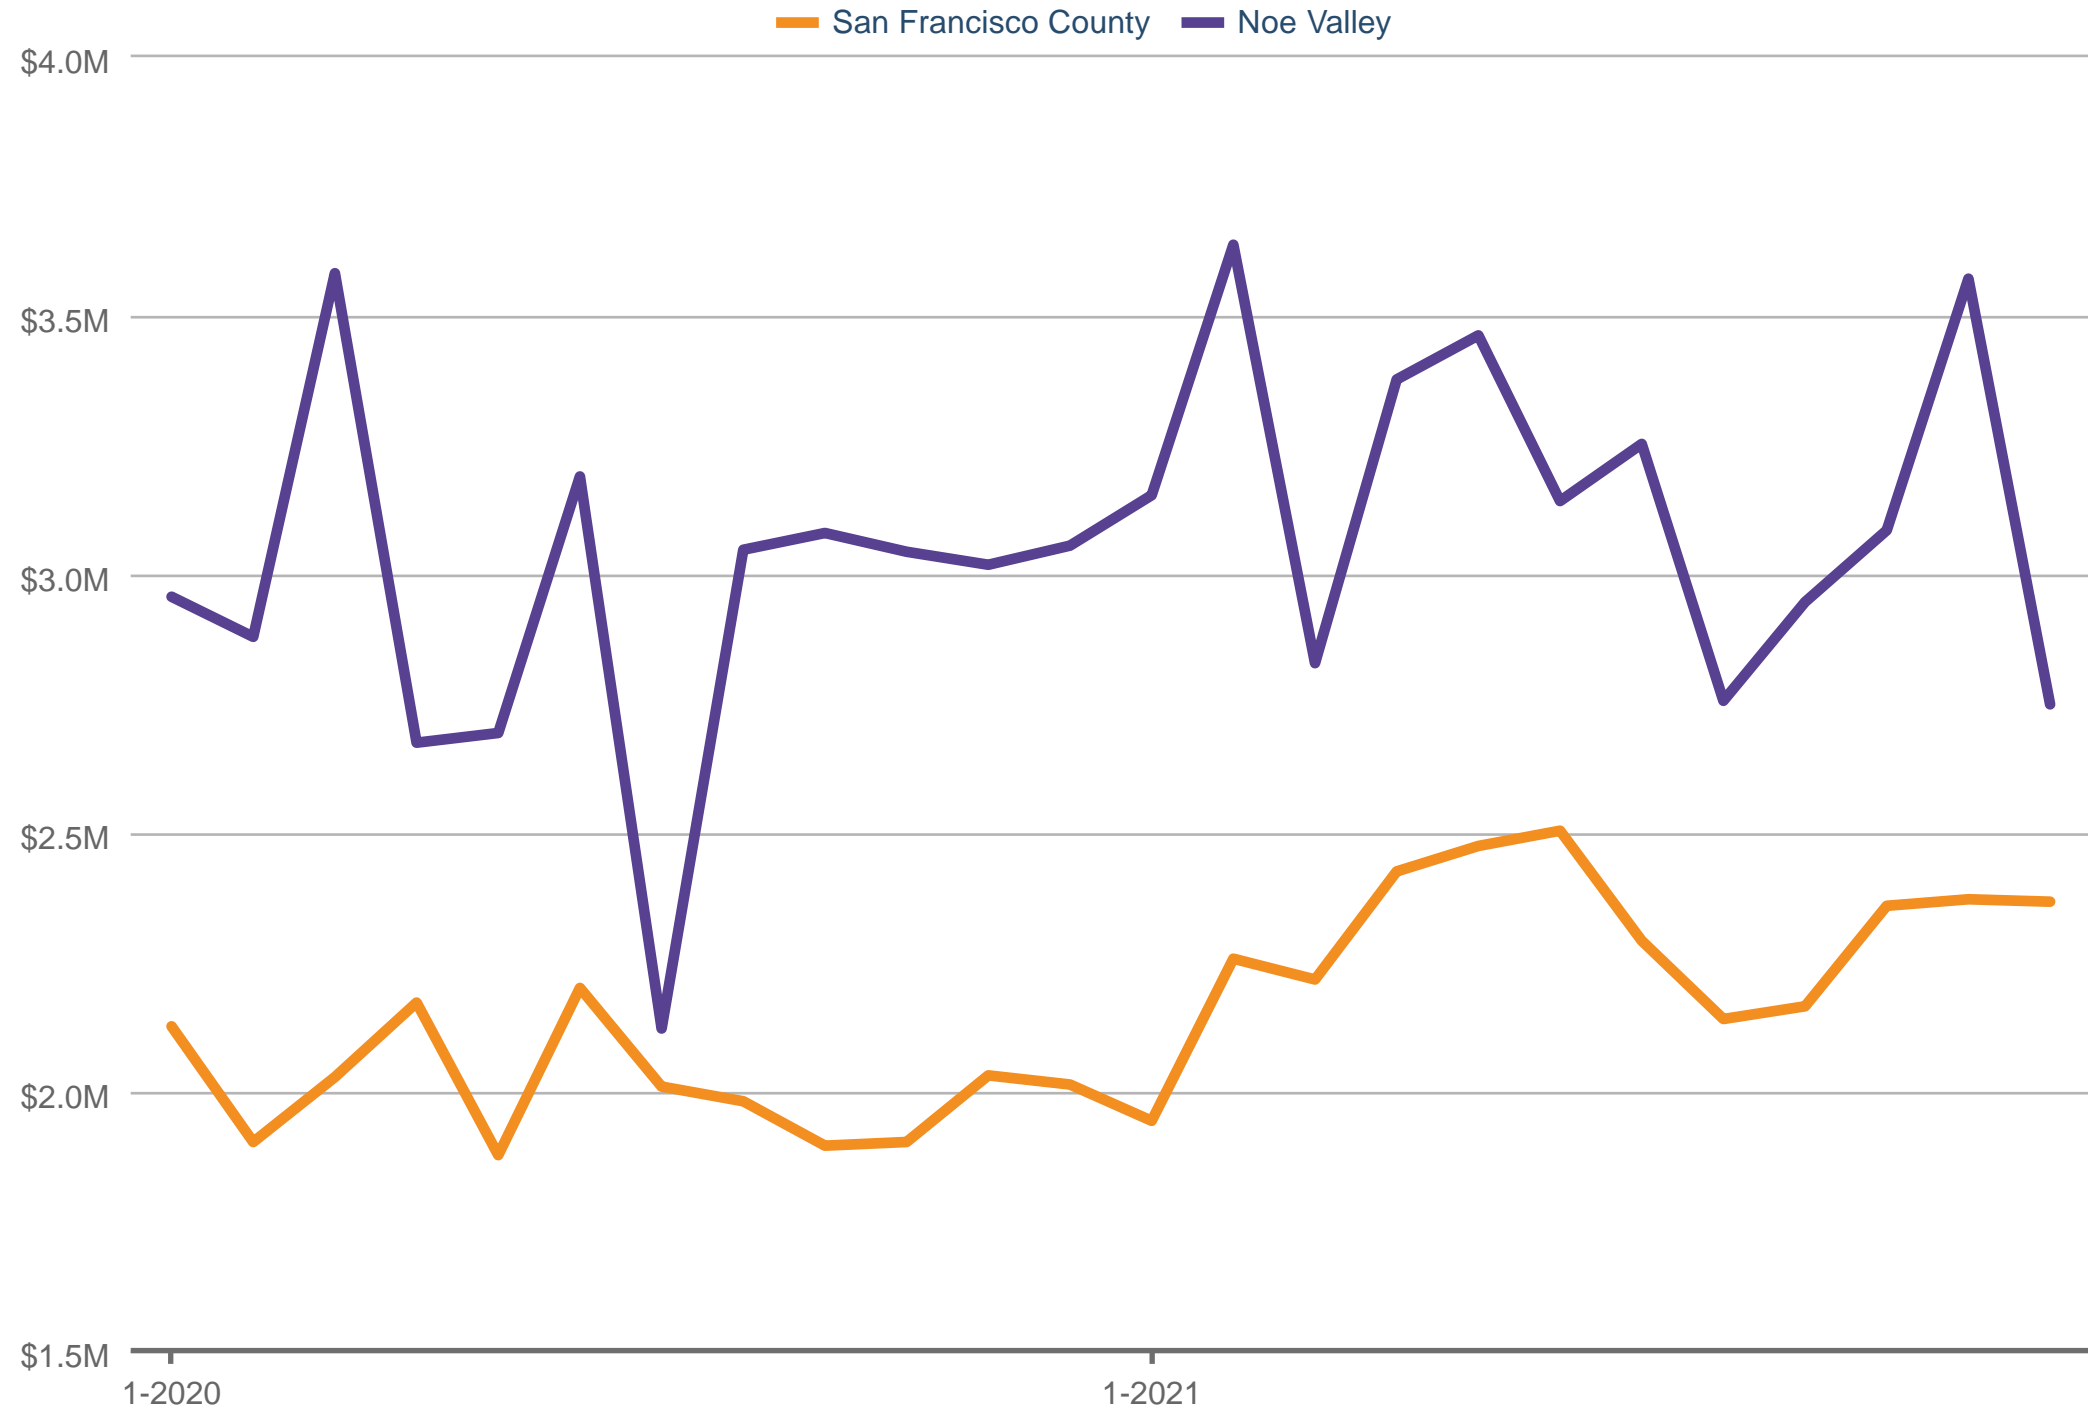

Average Sales Price

San Francisco County & Noe Valley: Single Family

Each data point is one month of activity. Data is from January 16, 2022.