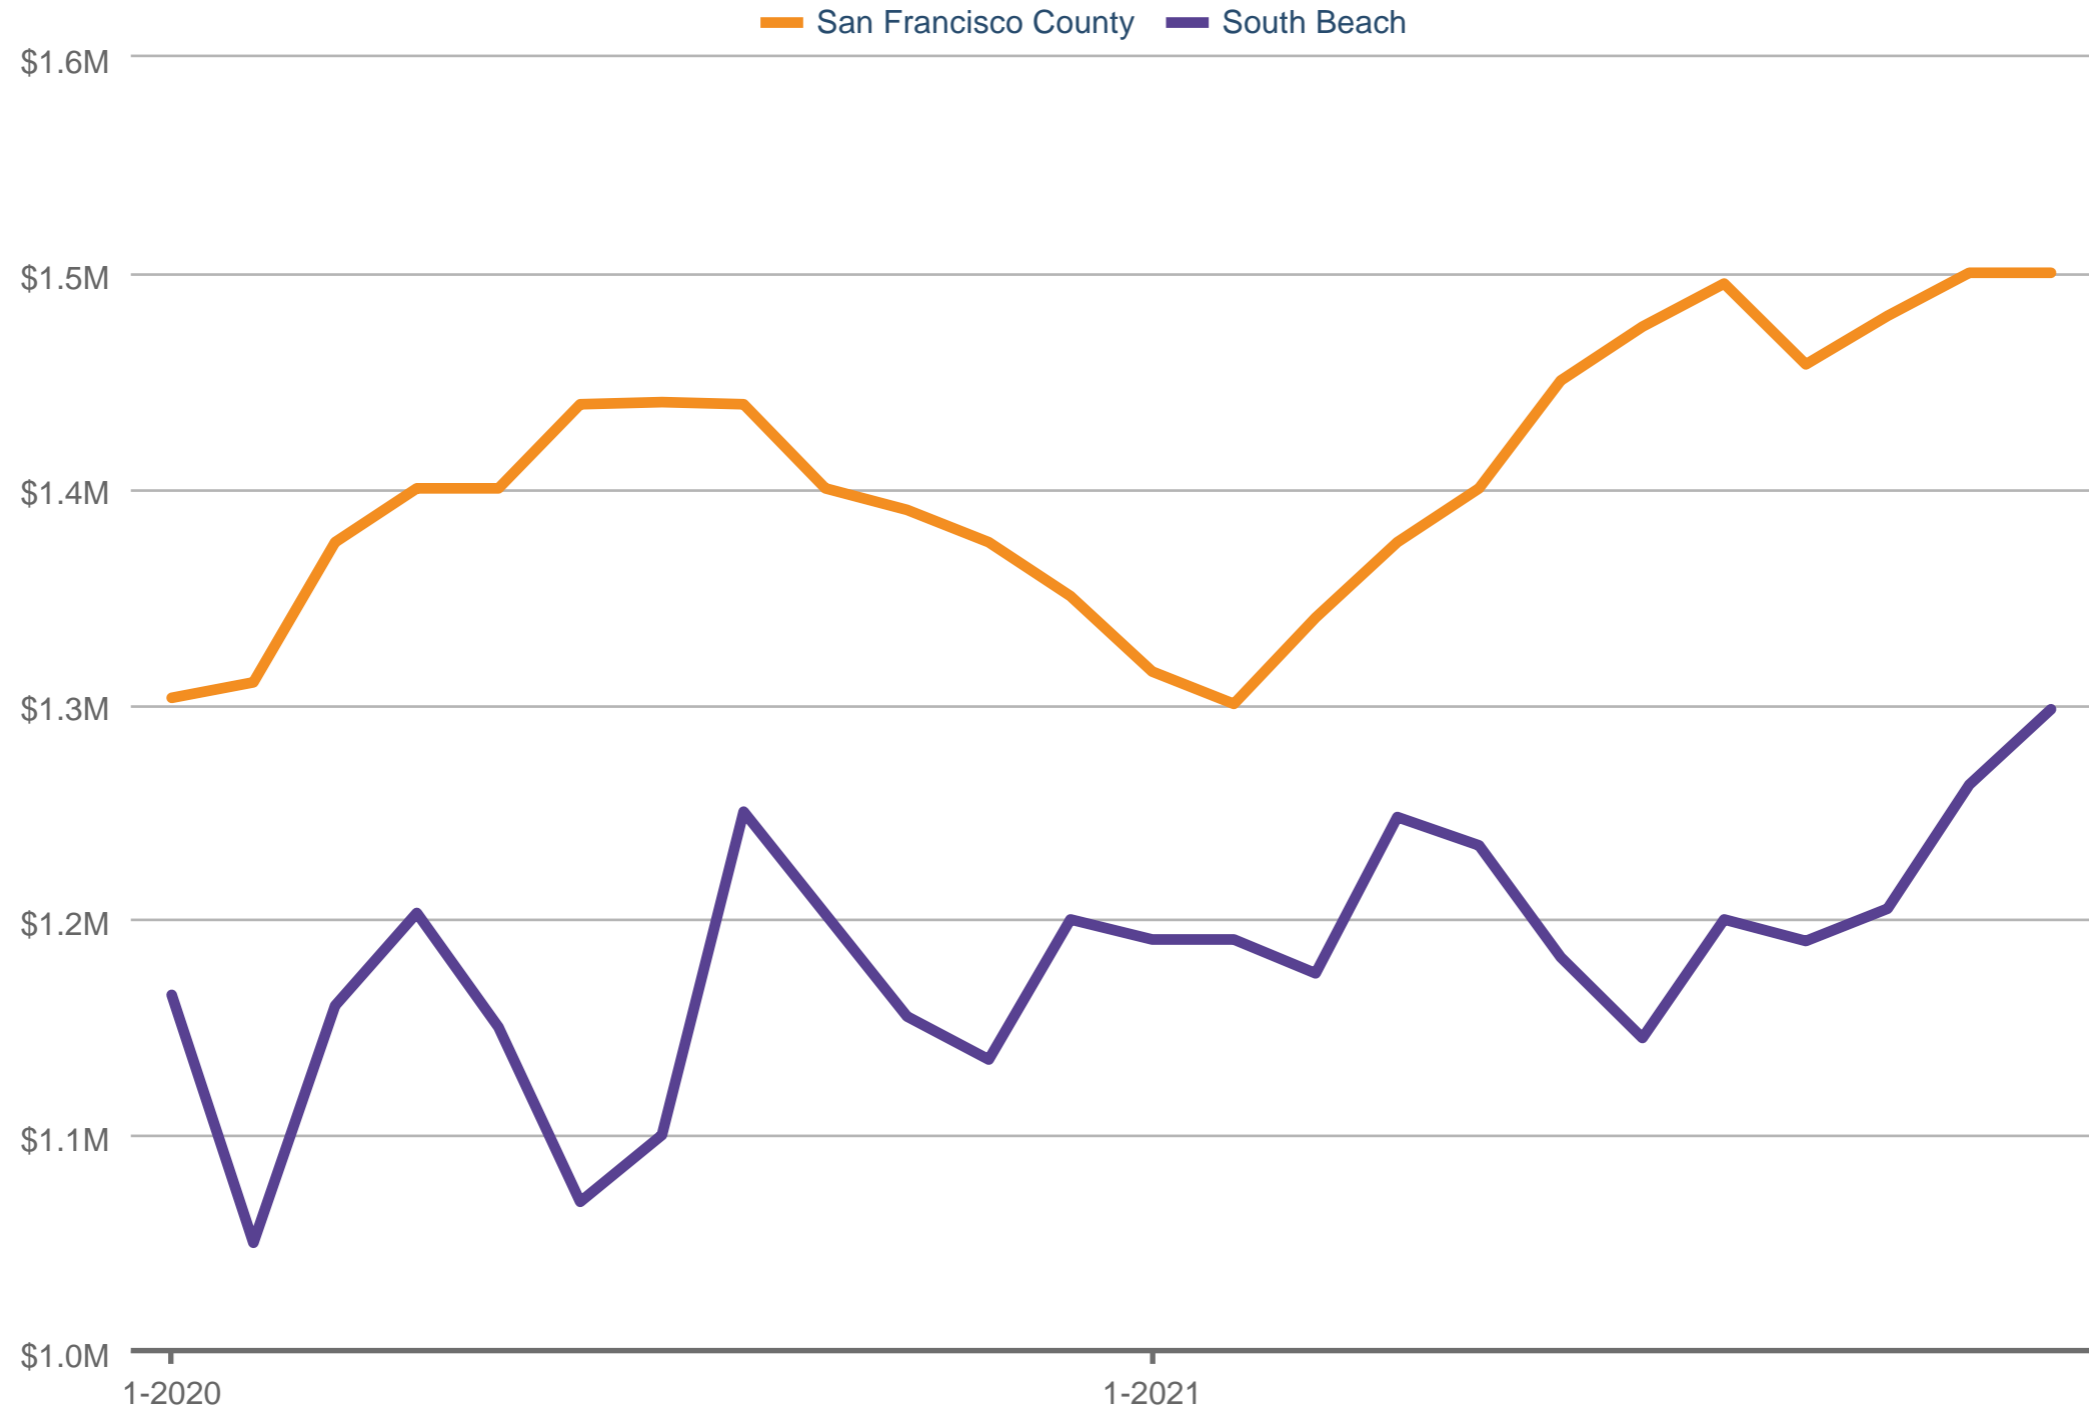

### Median Sales Price

San Francisco County & South Beach

Each data point is three months of activity. Data is from January 16, 2022.