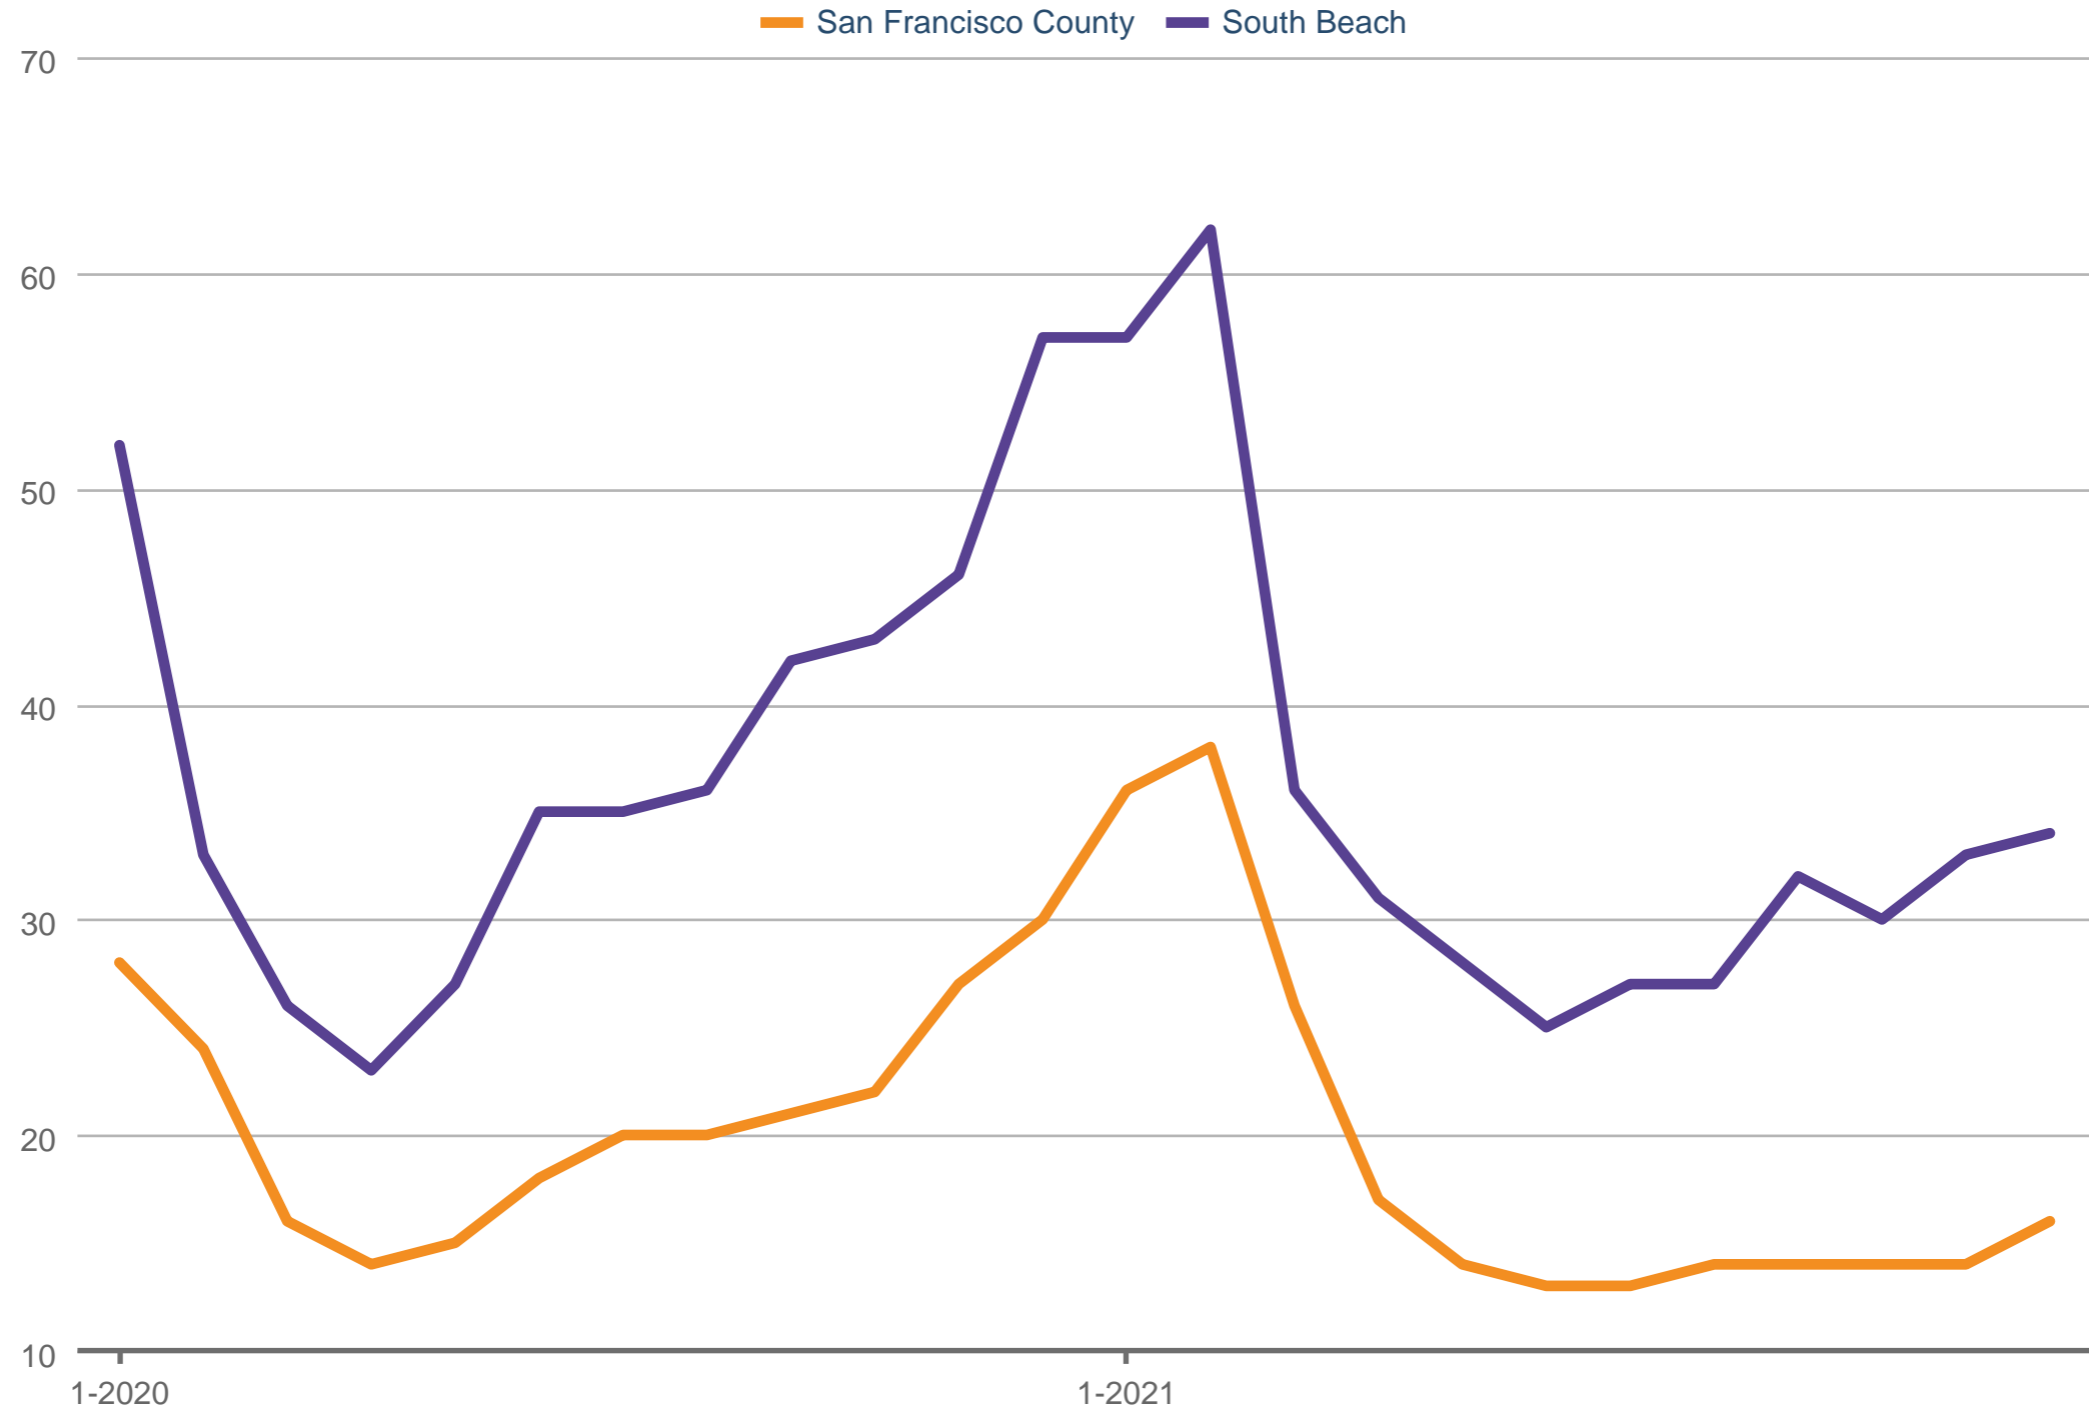

### Median Days on Market

San Francisco County & South Beach

Each data point is three months of activity. Data is from January 16, 2022.

All data from the San Francisco MLS. InfoSparks © 2024 ShowingTime Plus, LLC.