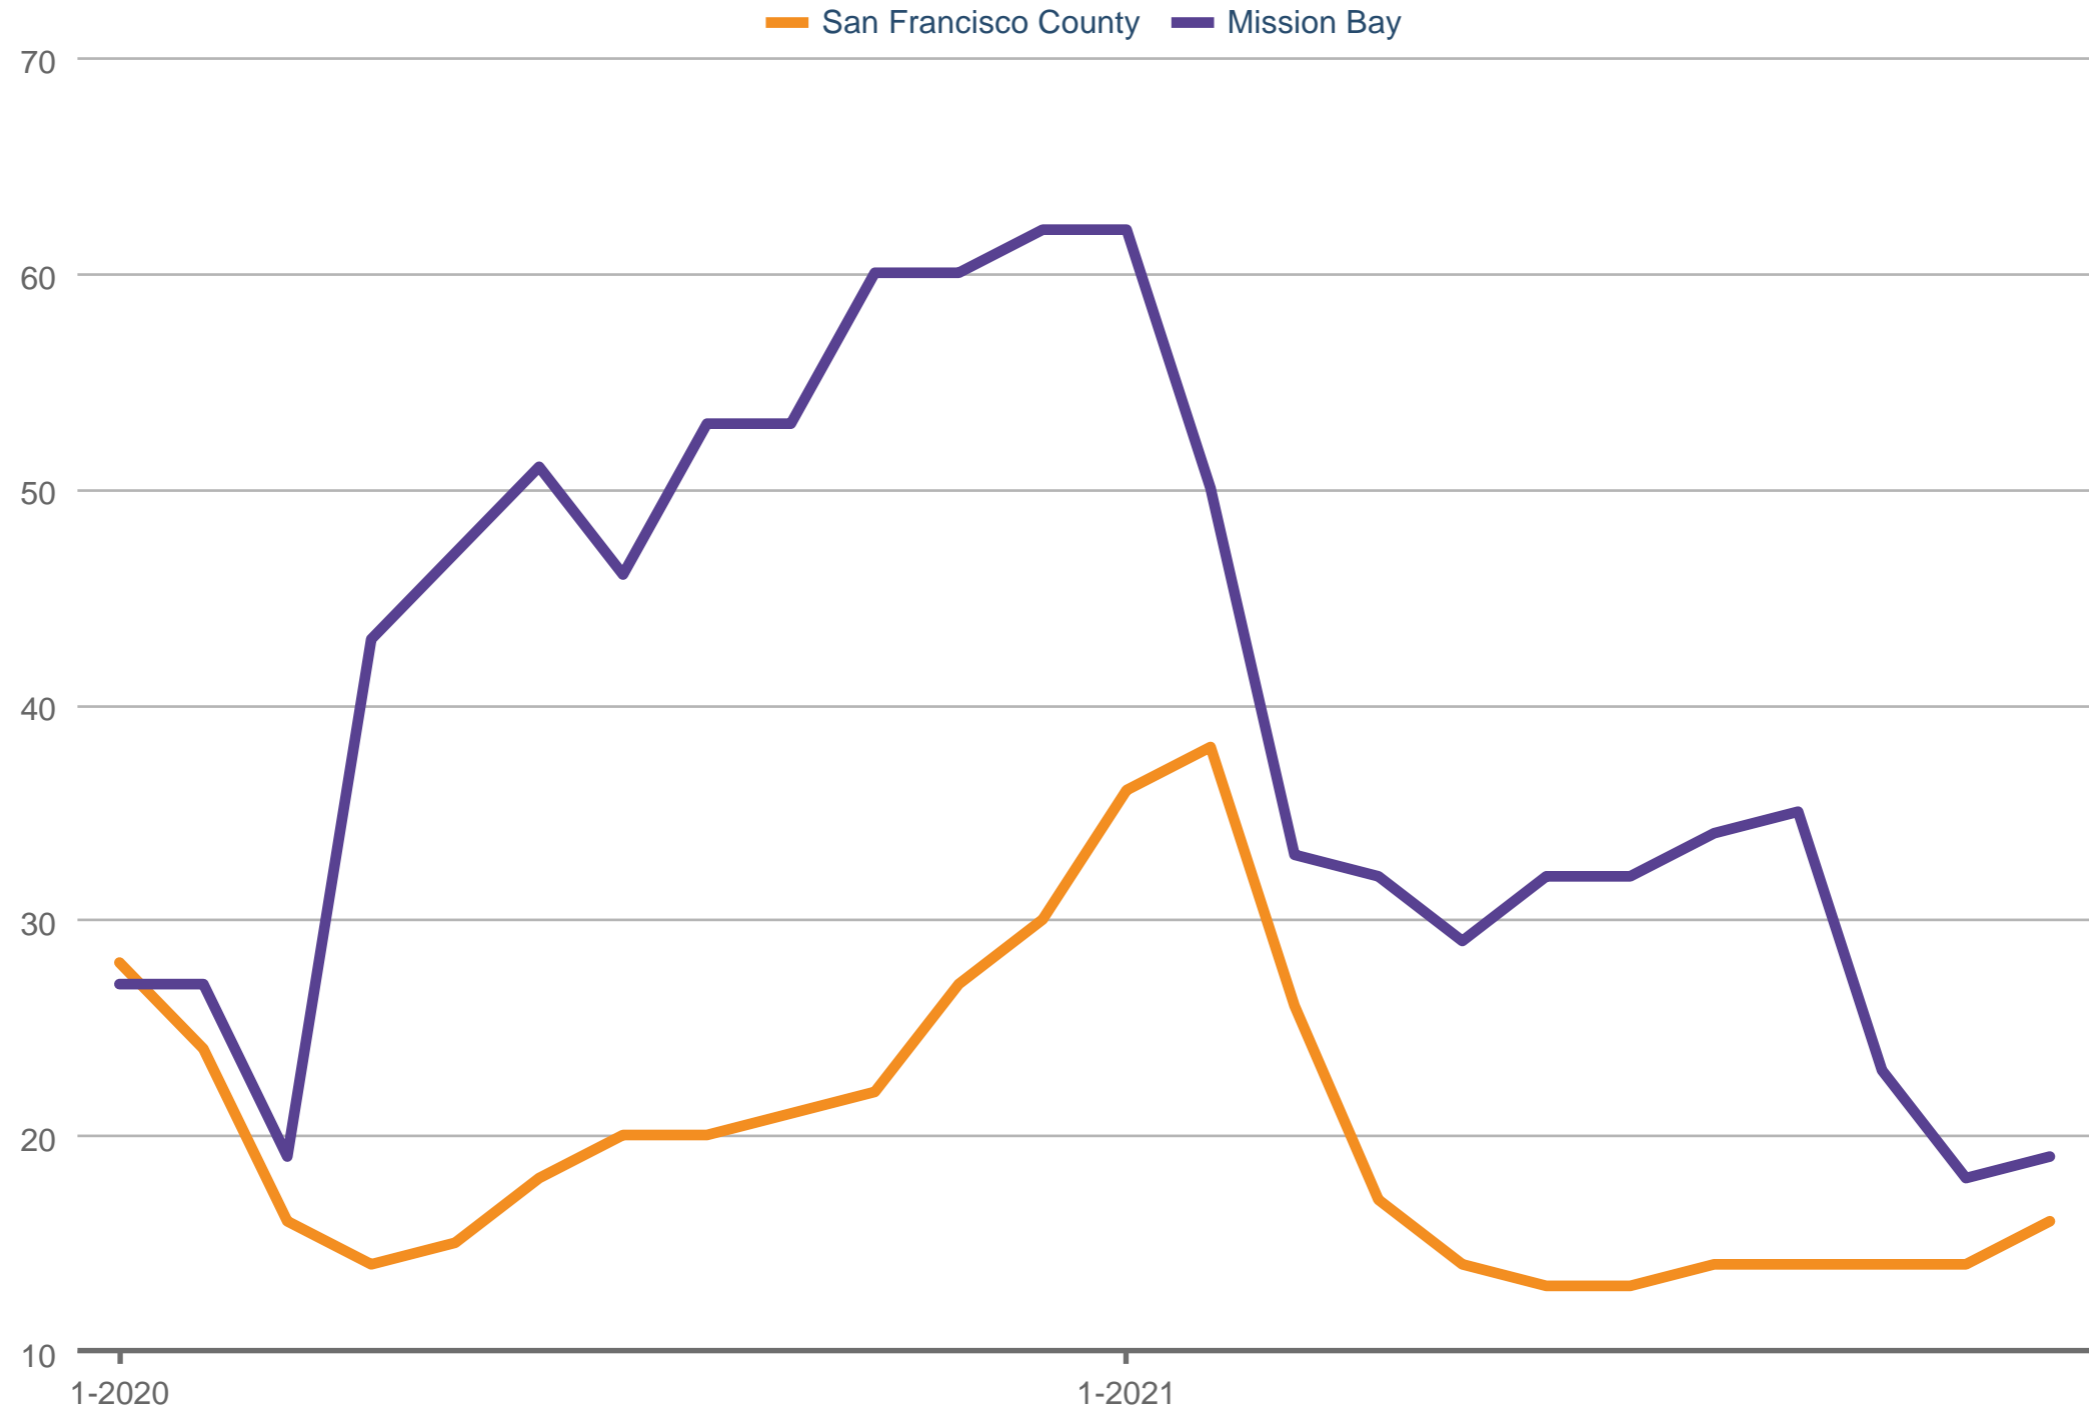

Median Days on Market

San Francisco County & Mission Bay

Each data point is three months of activity. Data is from January 16, 2022.