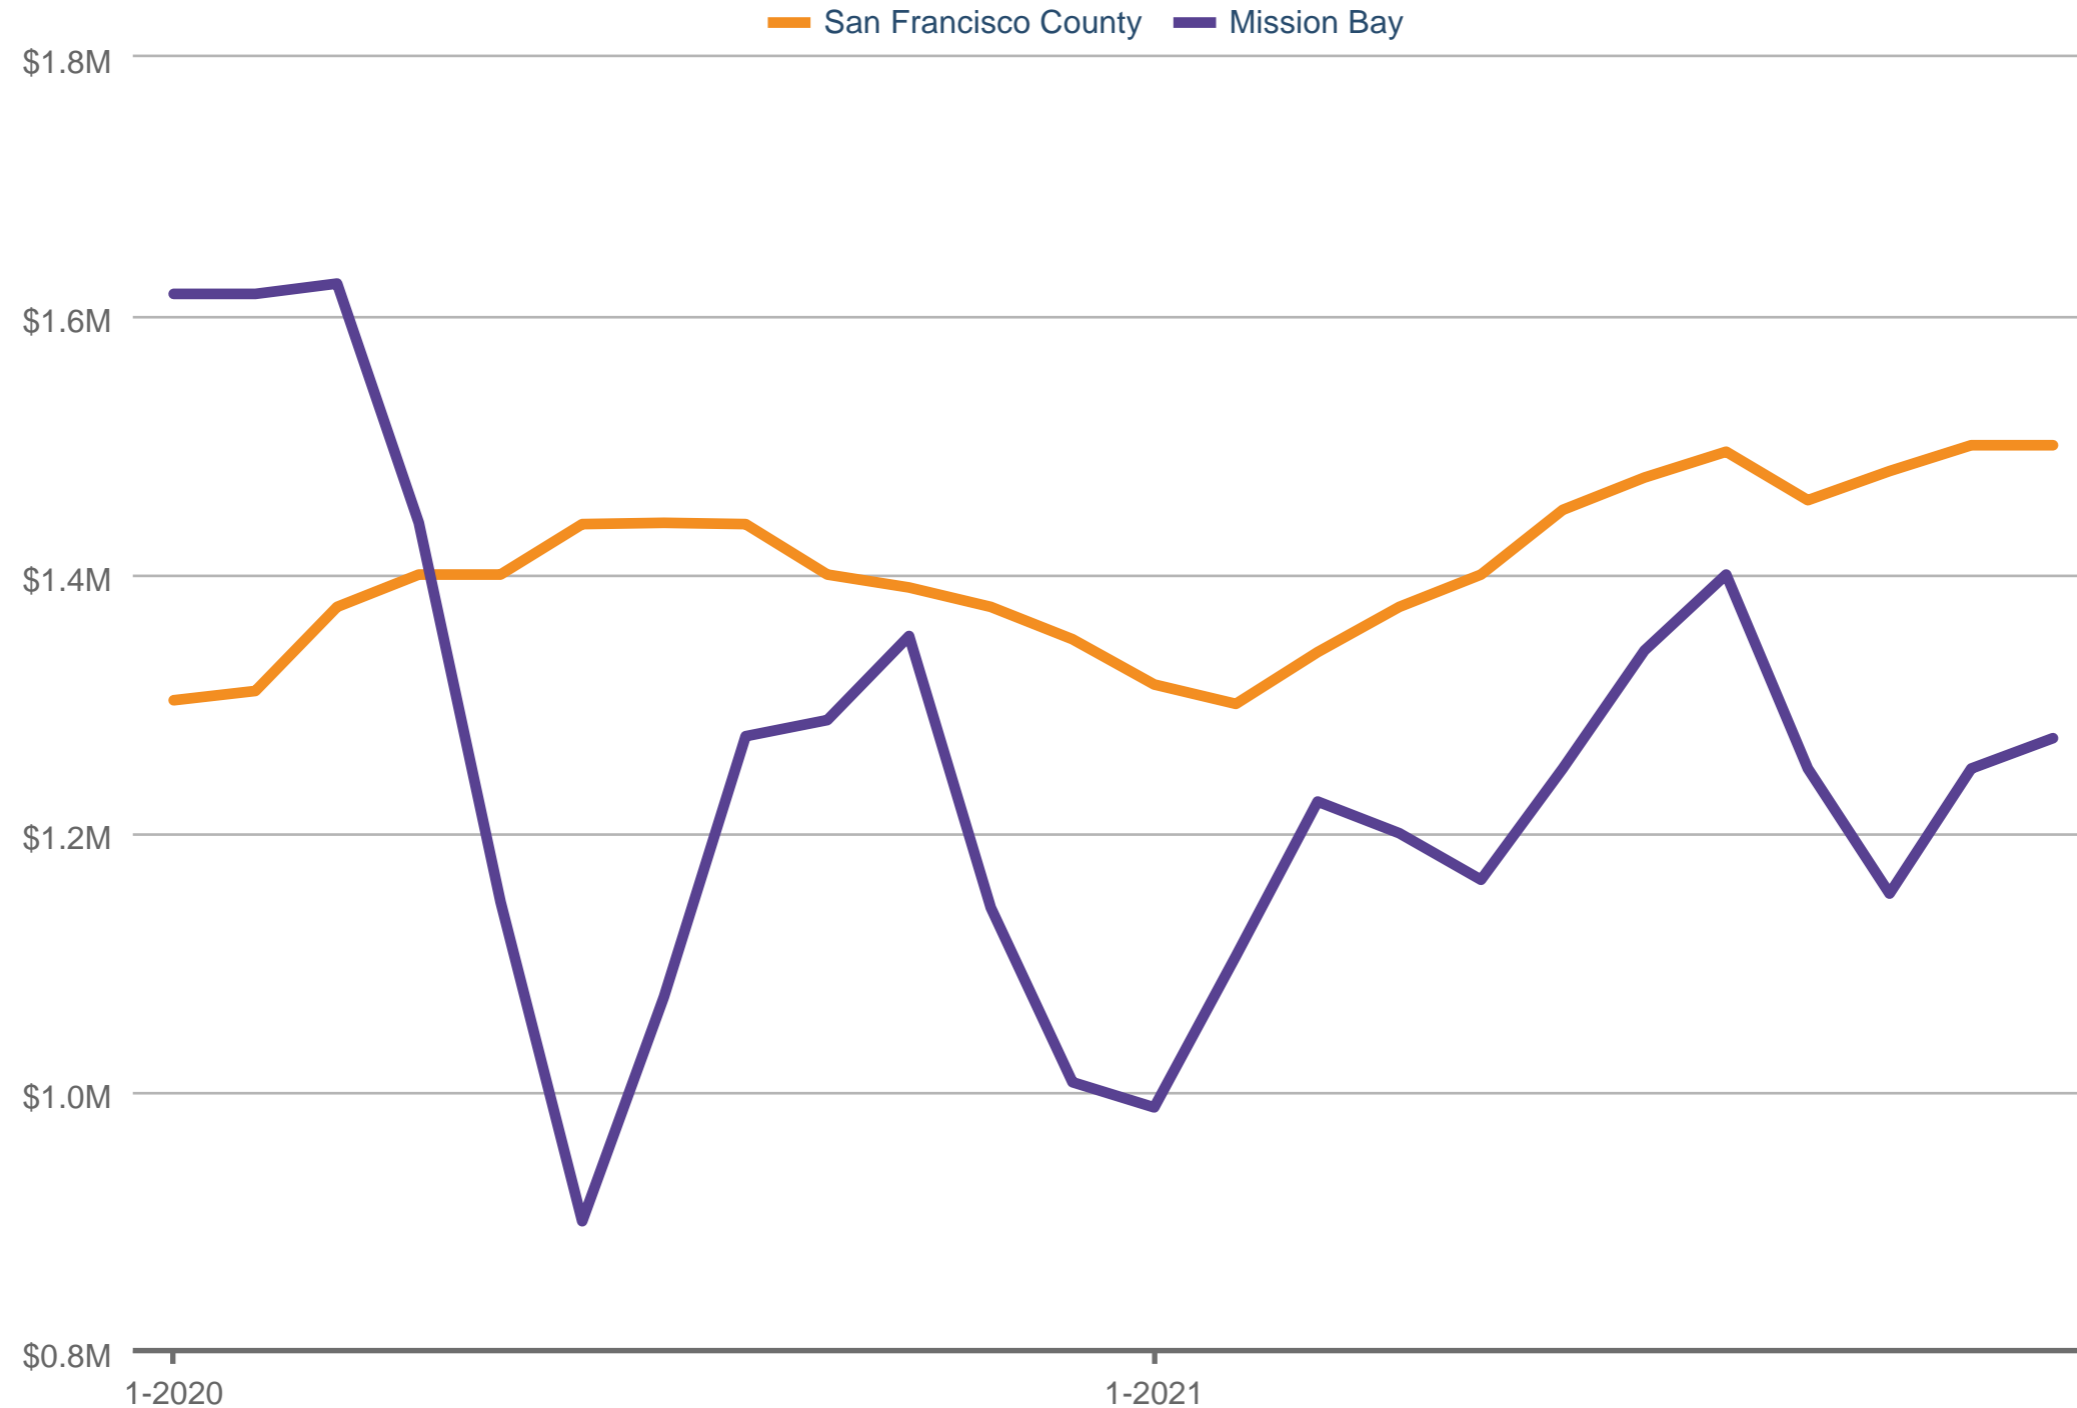

Median Sales Price

San Francisco County & Mission Bay

Each data point is three months of activity. Data is from January 16, 2022.