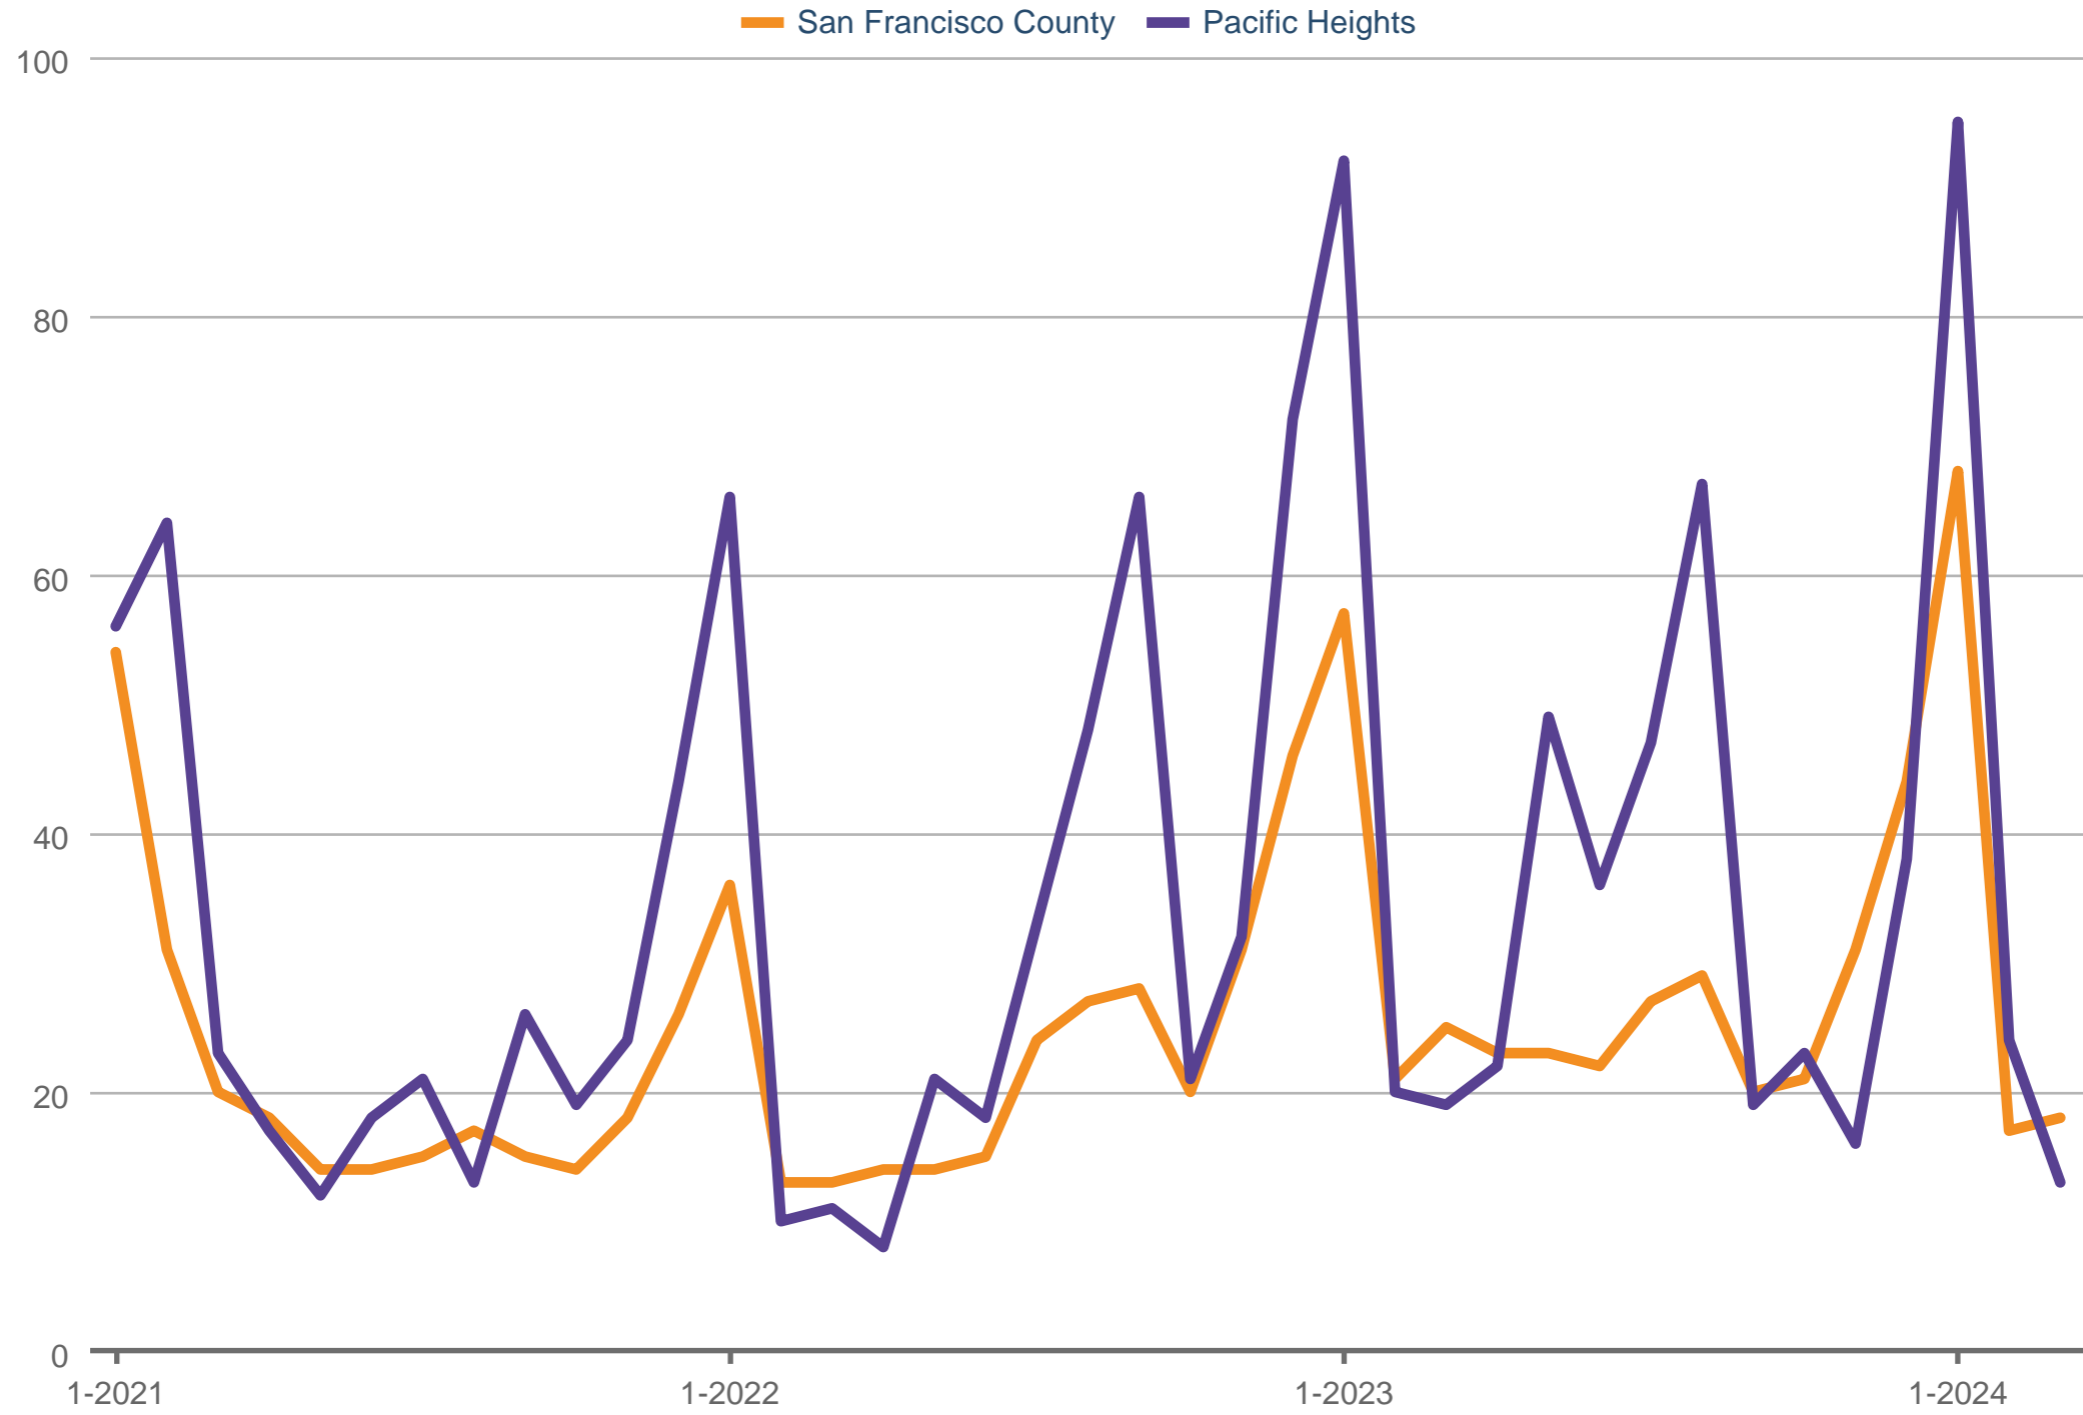

### Median Days on Market

San Francisco County & Pacific Heights

Each data point is one month of activity. Data is from April 17, 2024.