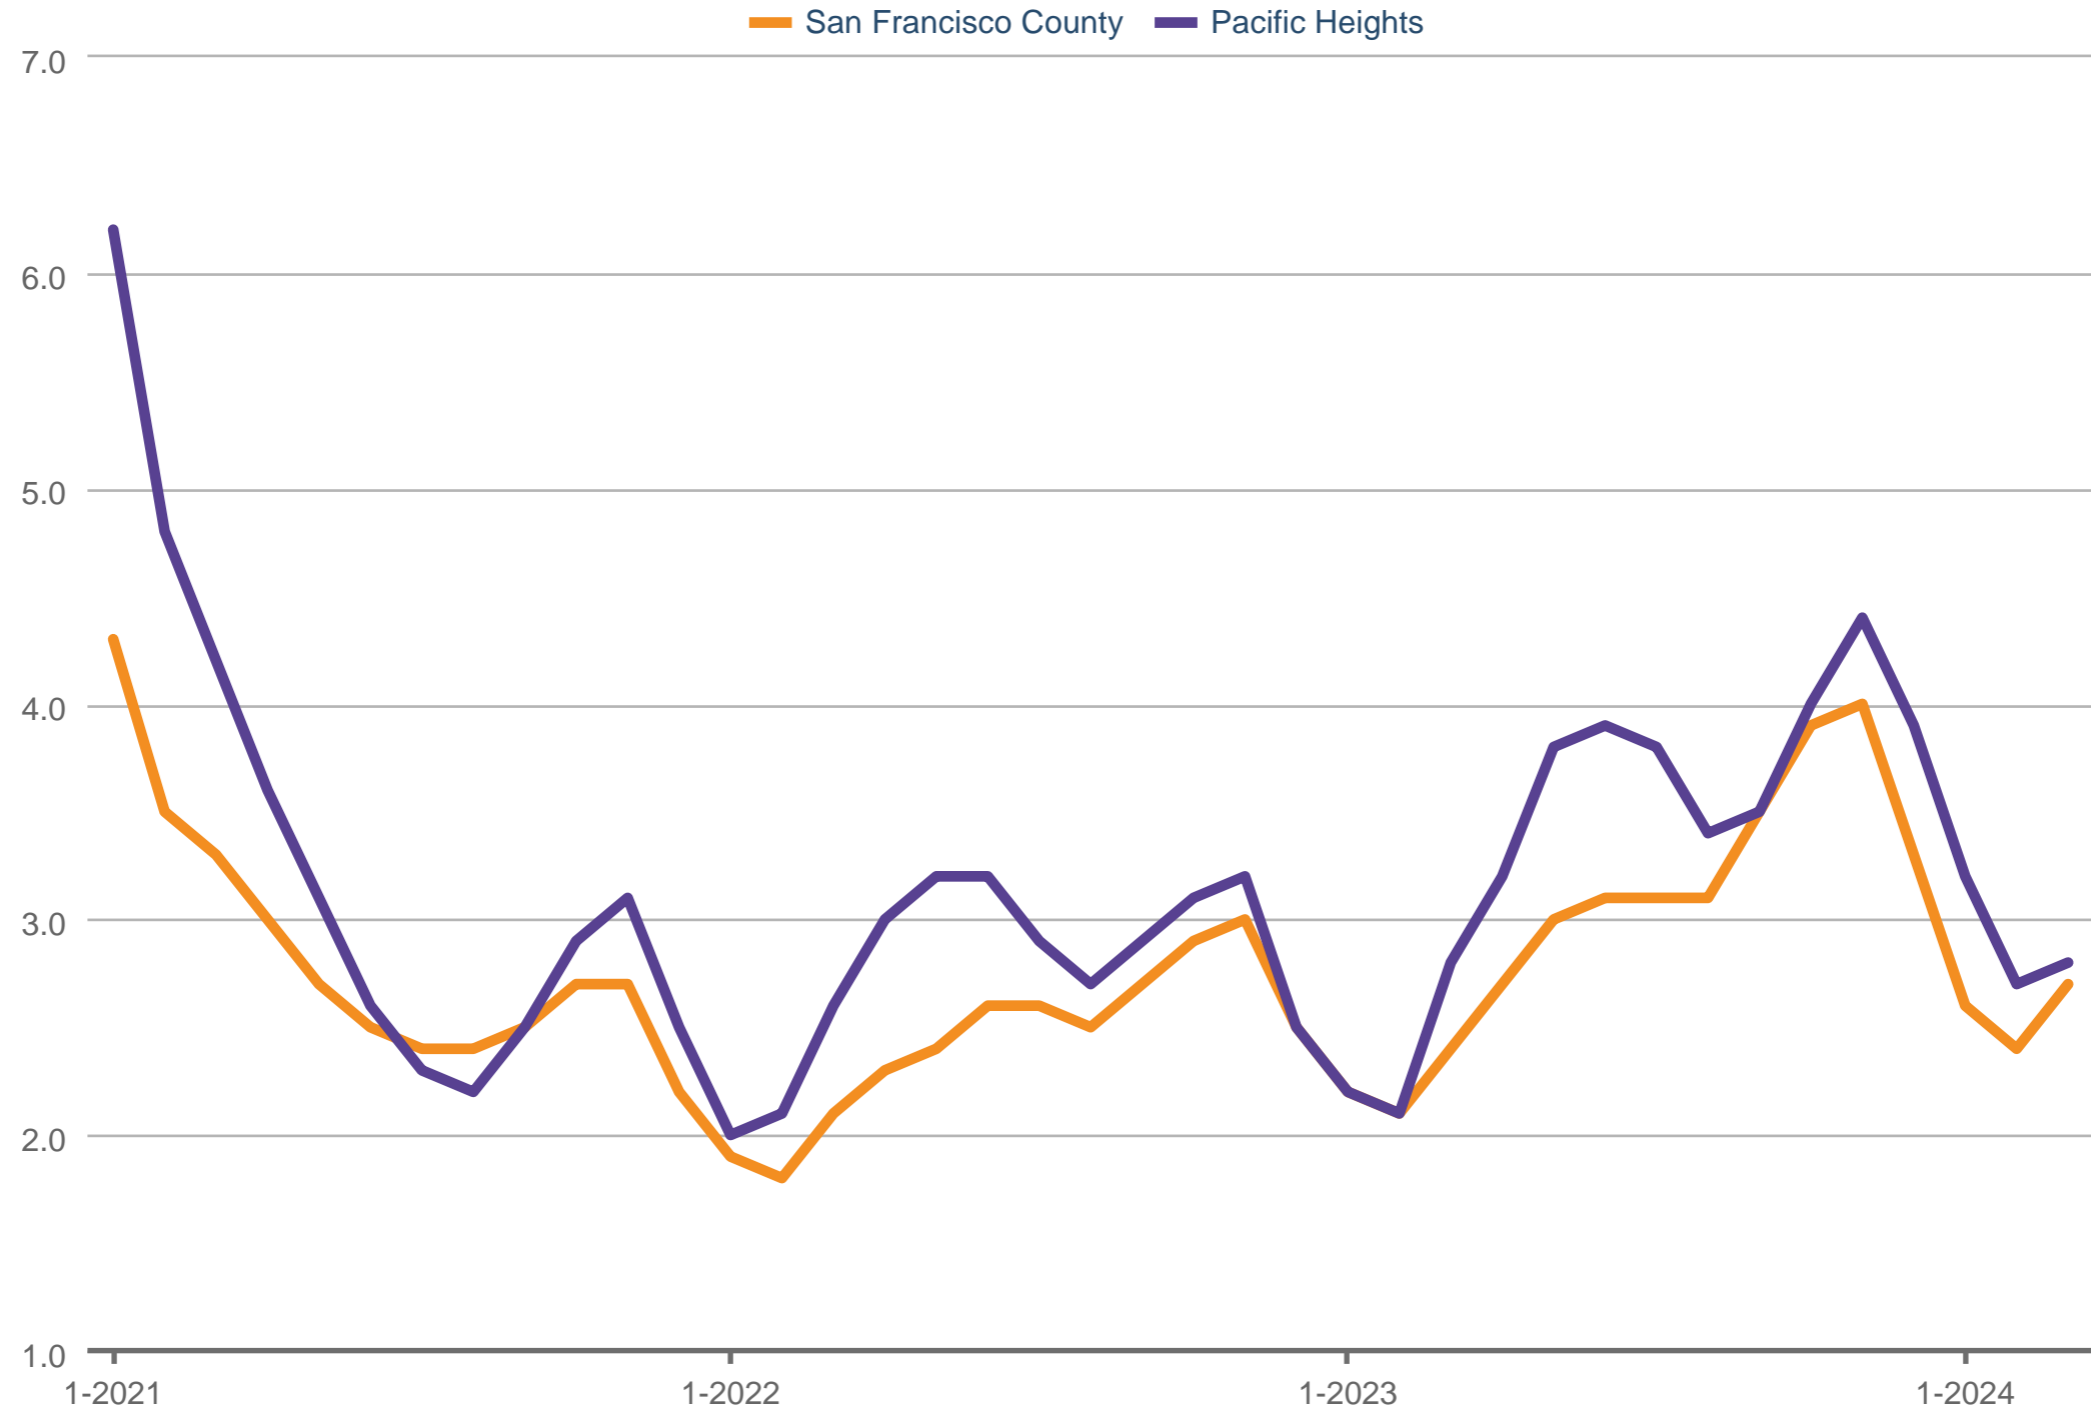

Months of Supply

San Francisco County & Pacific Heights

Each data point is three months of activity. Data is from April 23, 2024.