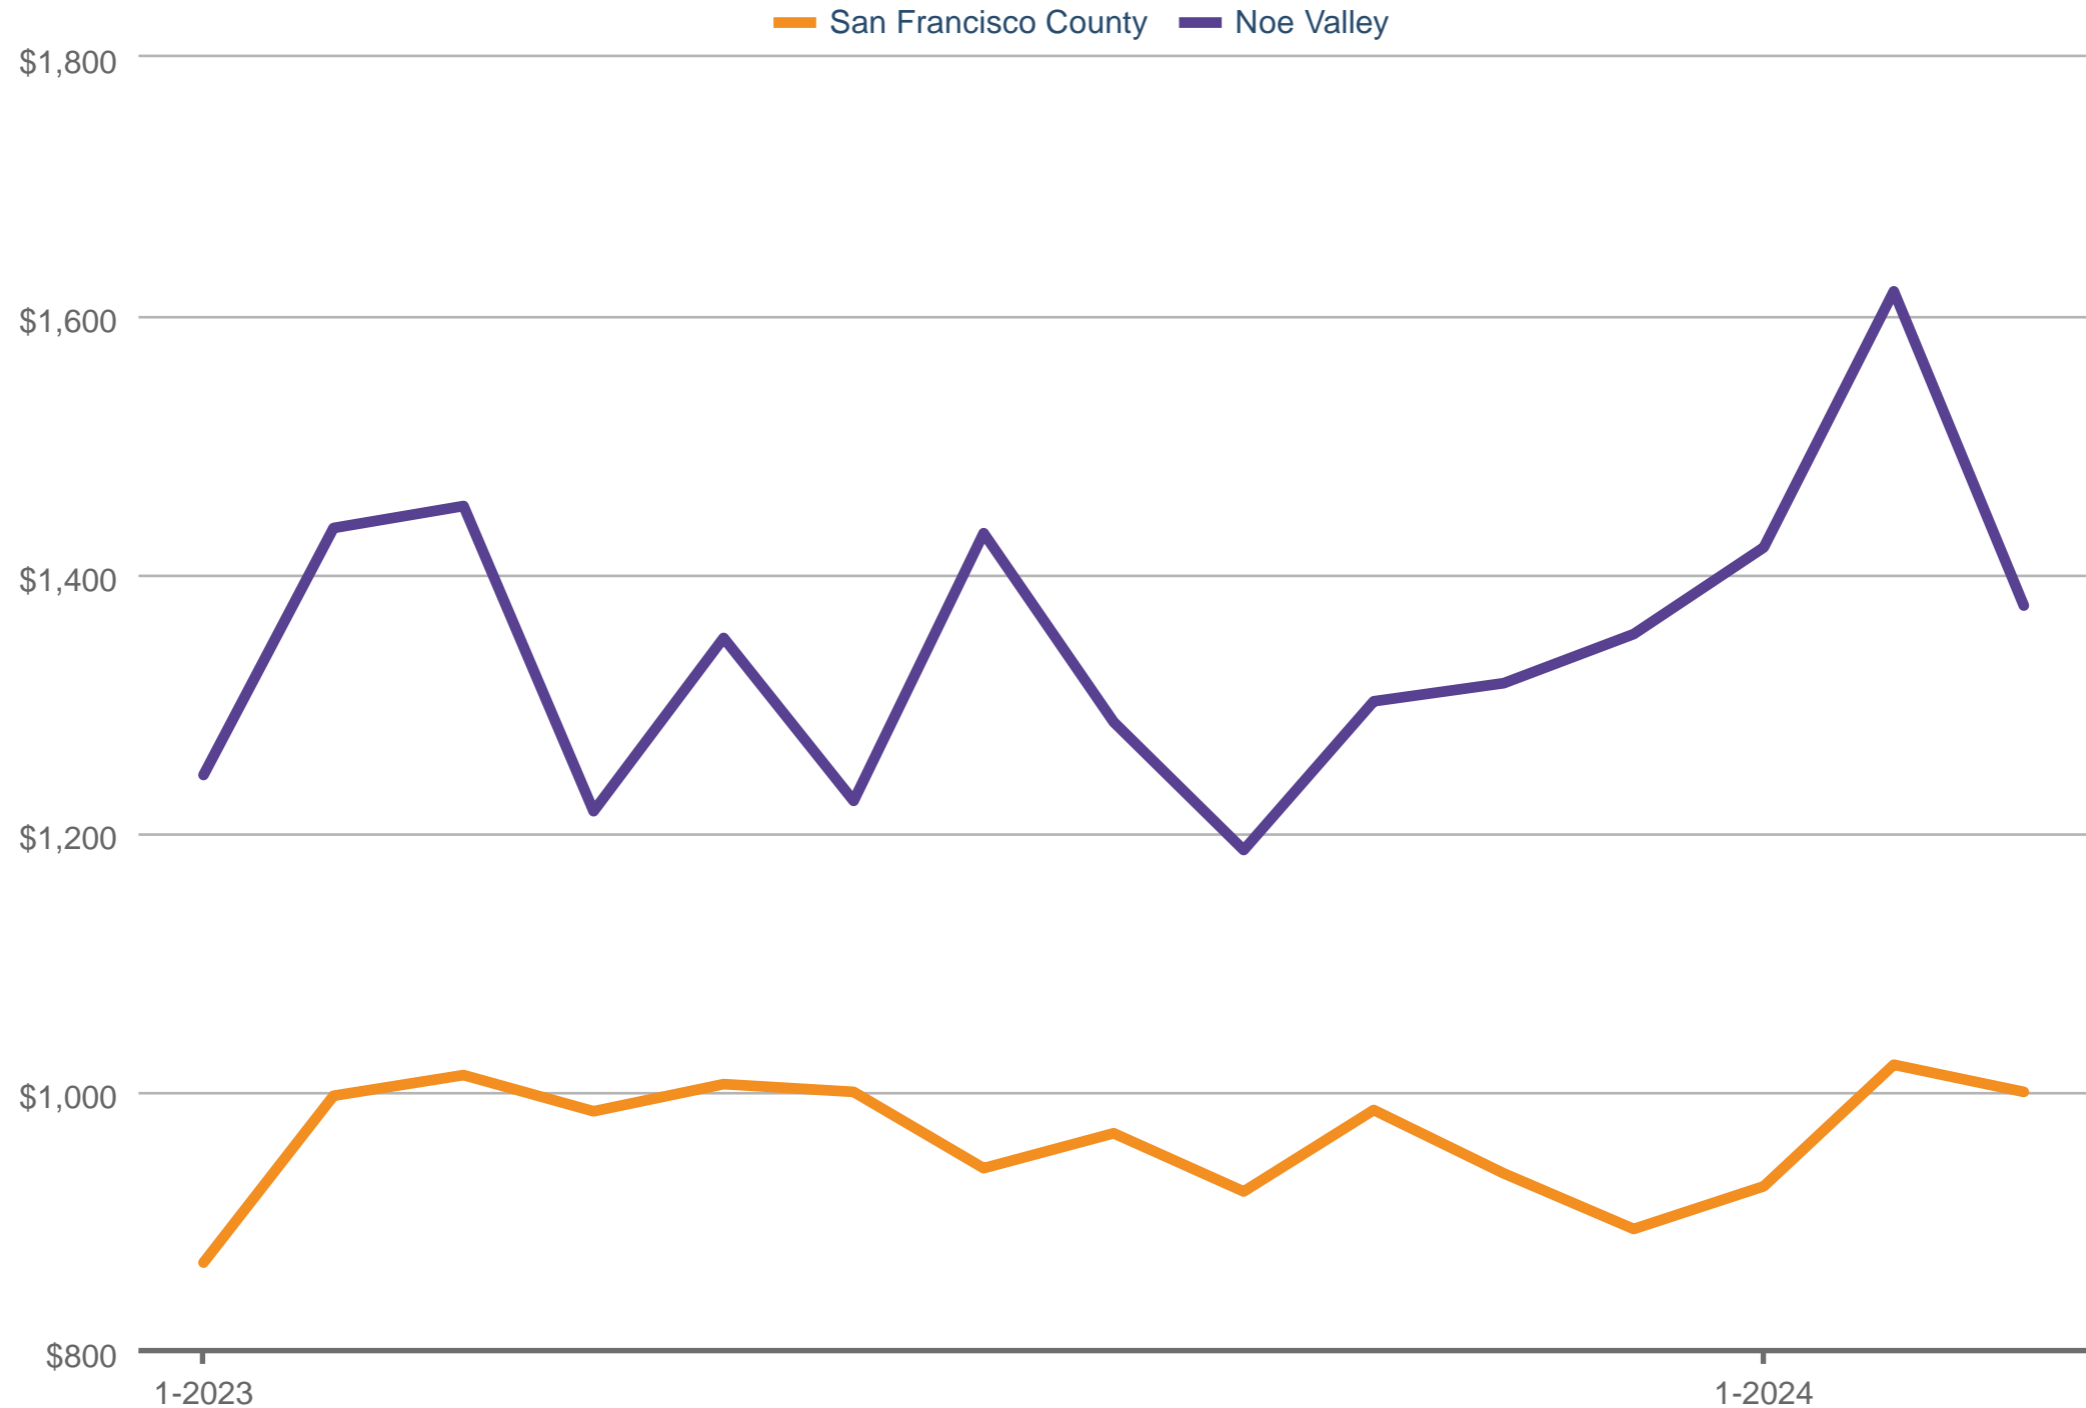

Median Price Per Square Foot

San Francisco County & Noe Valley: Single Family

Each data point is one month of activity. Data is from April 25, 2024.