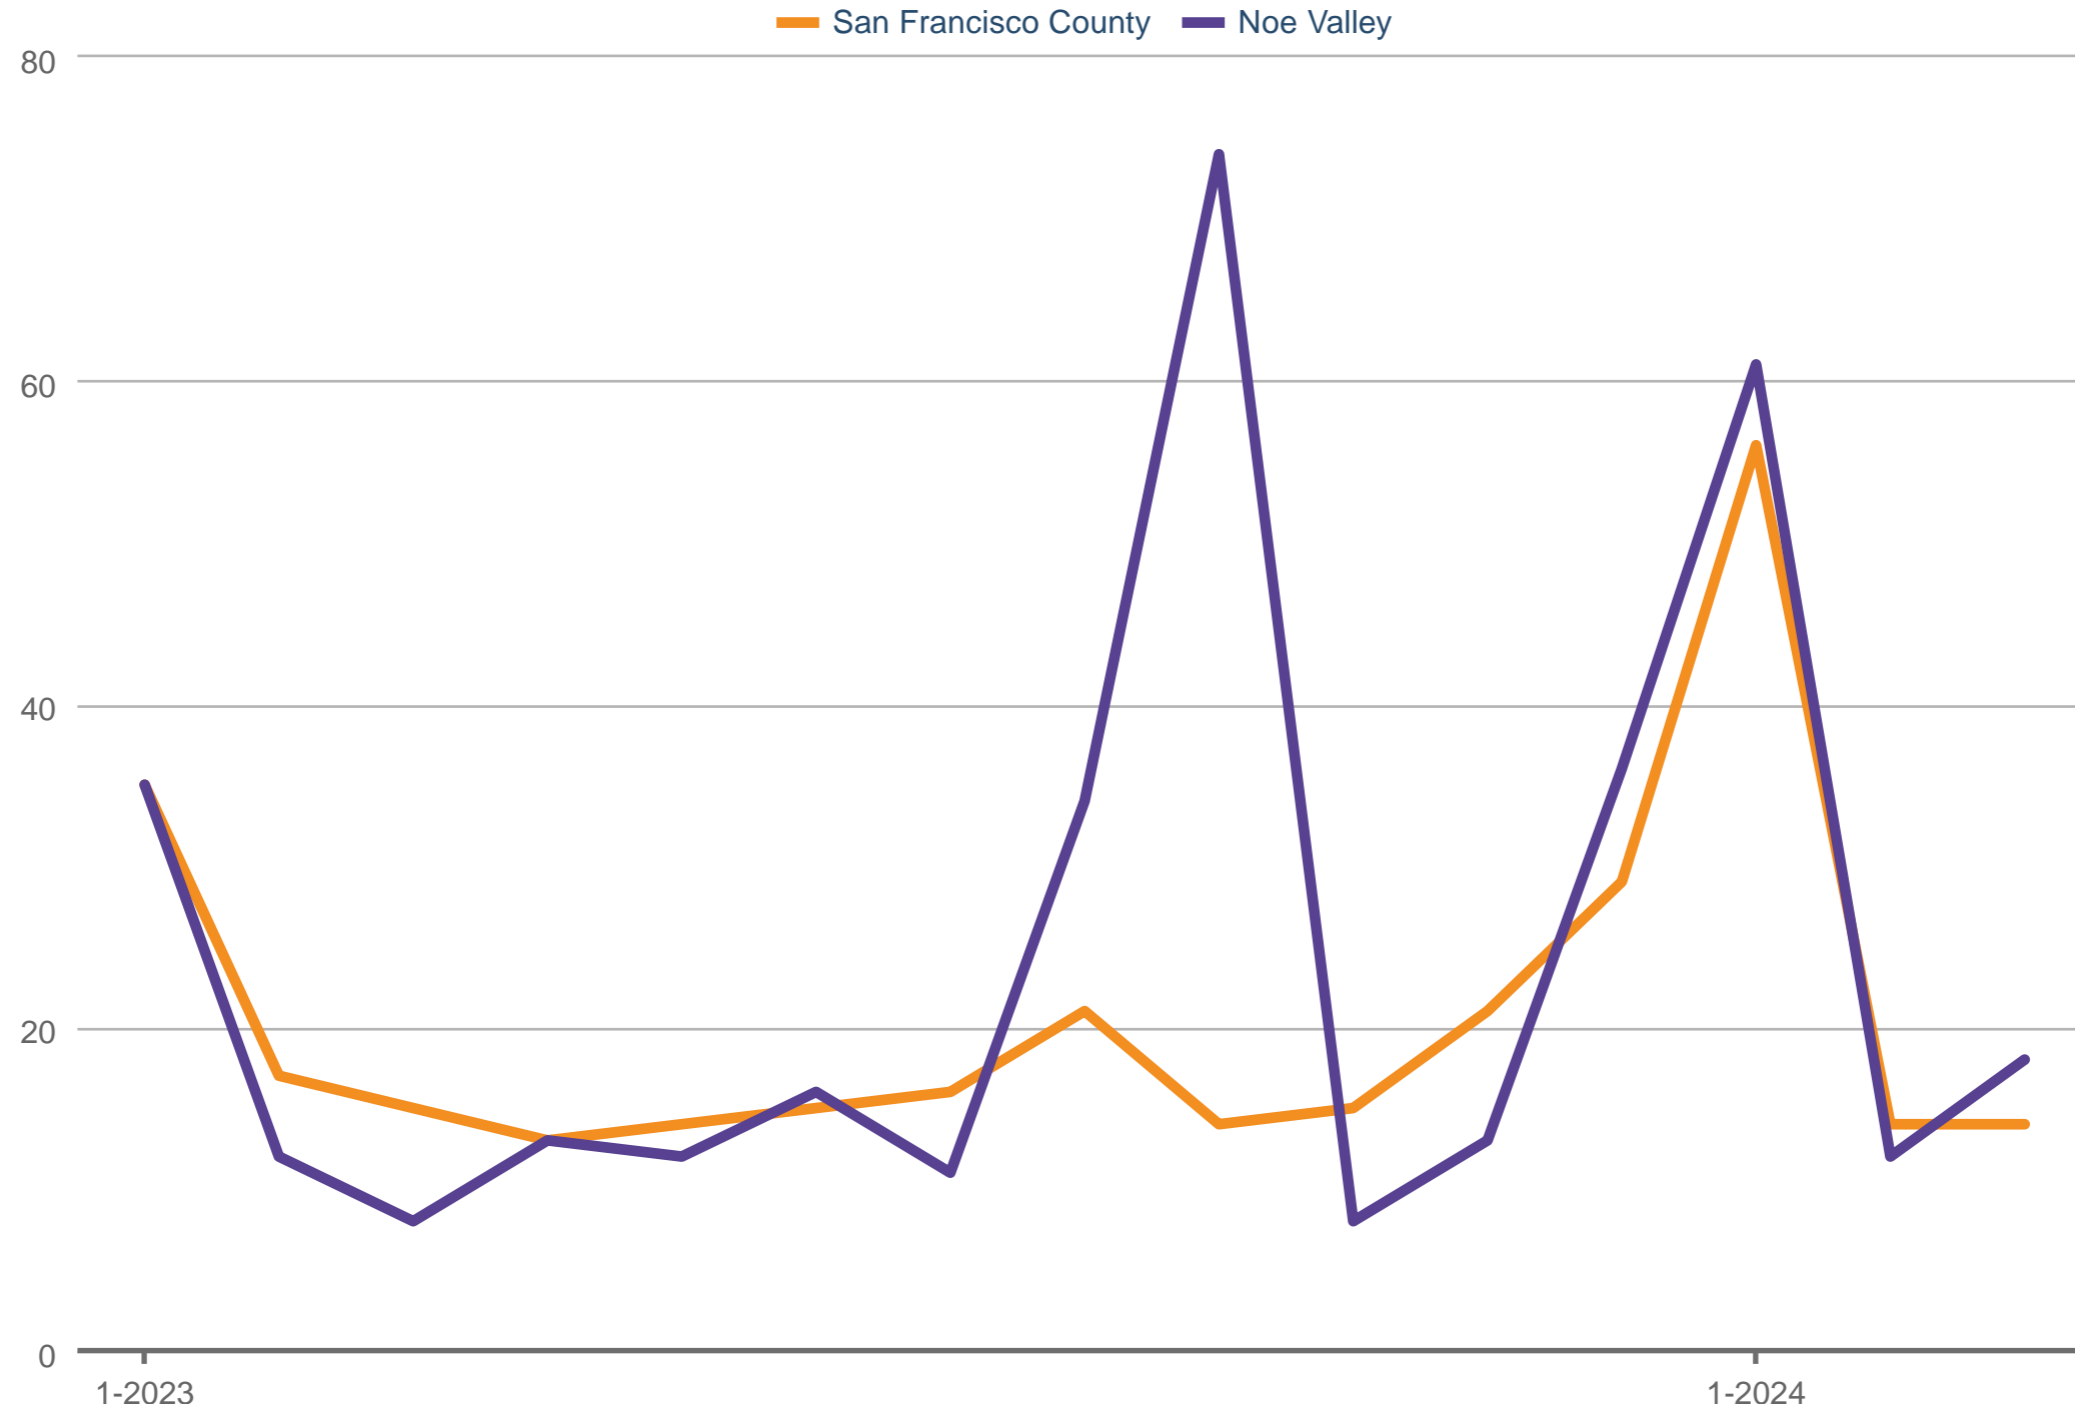

### Median Days on Market

San Francisco County & Noe Valley: Single Family

Each data point is one month of activity. Data is from April 27, 2024.