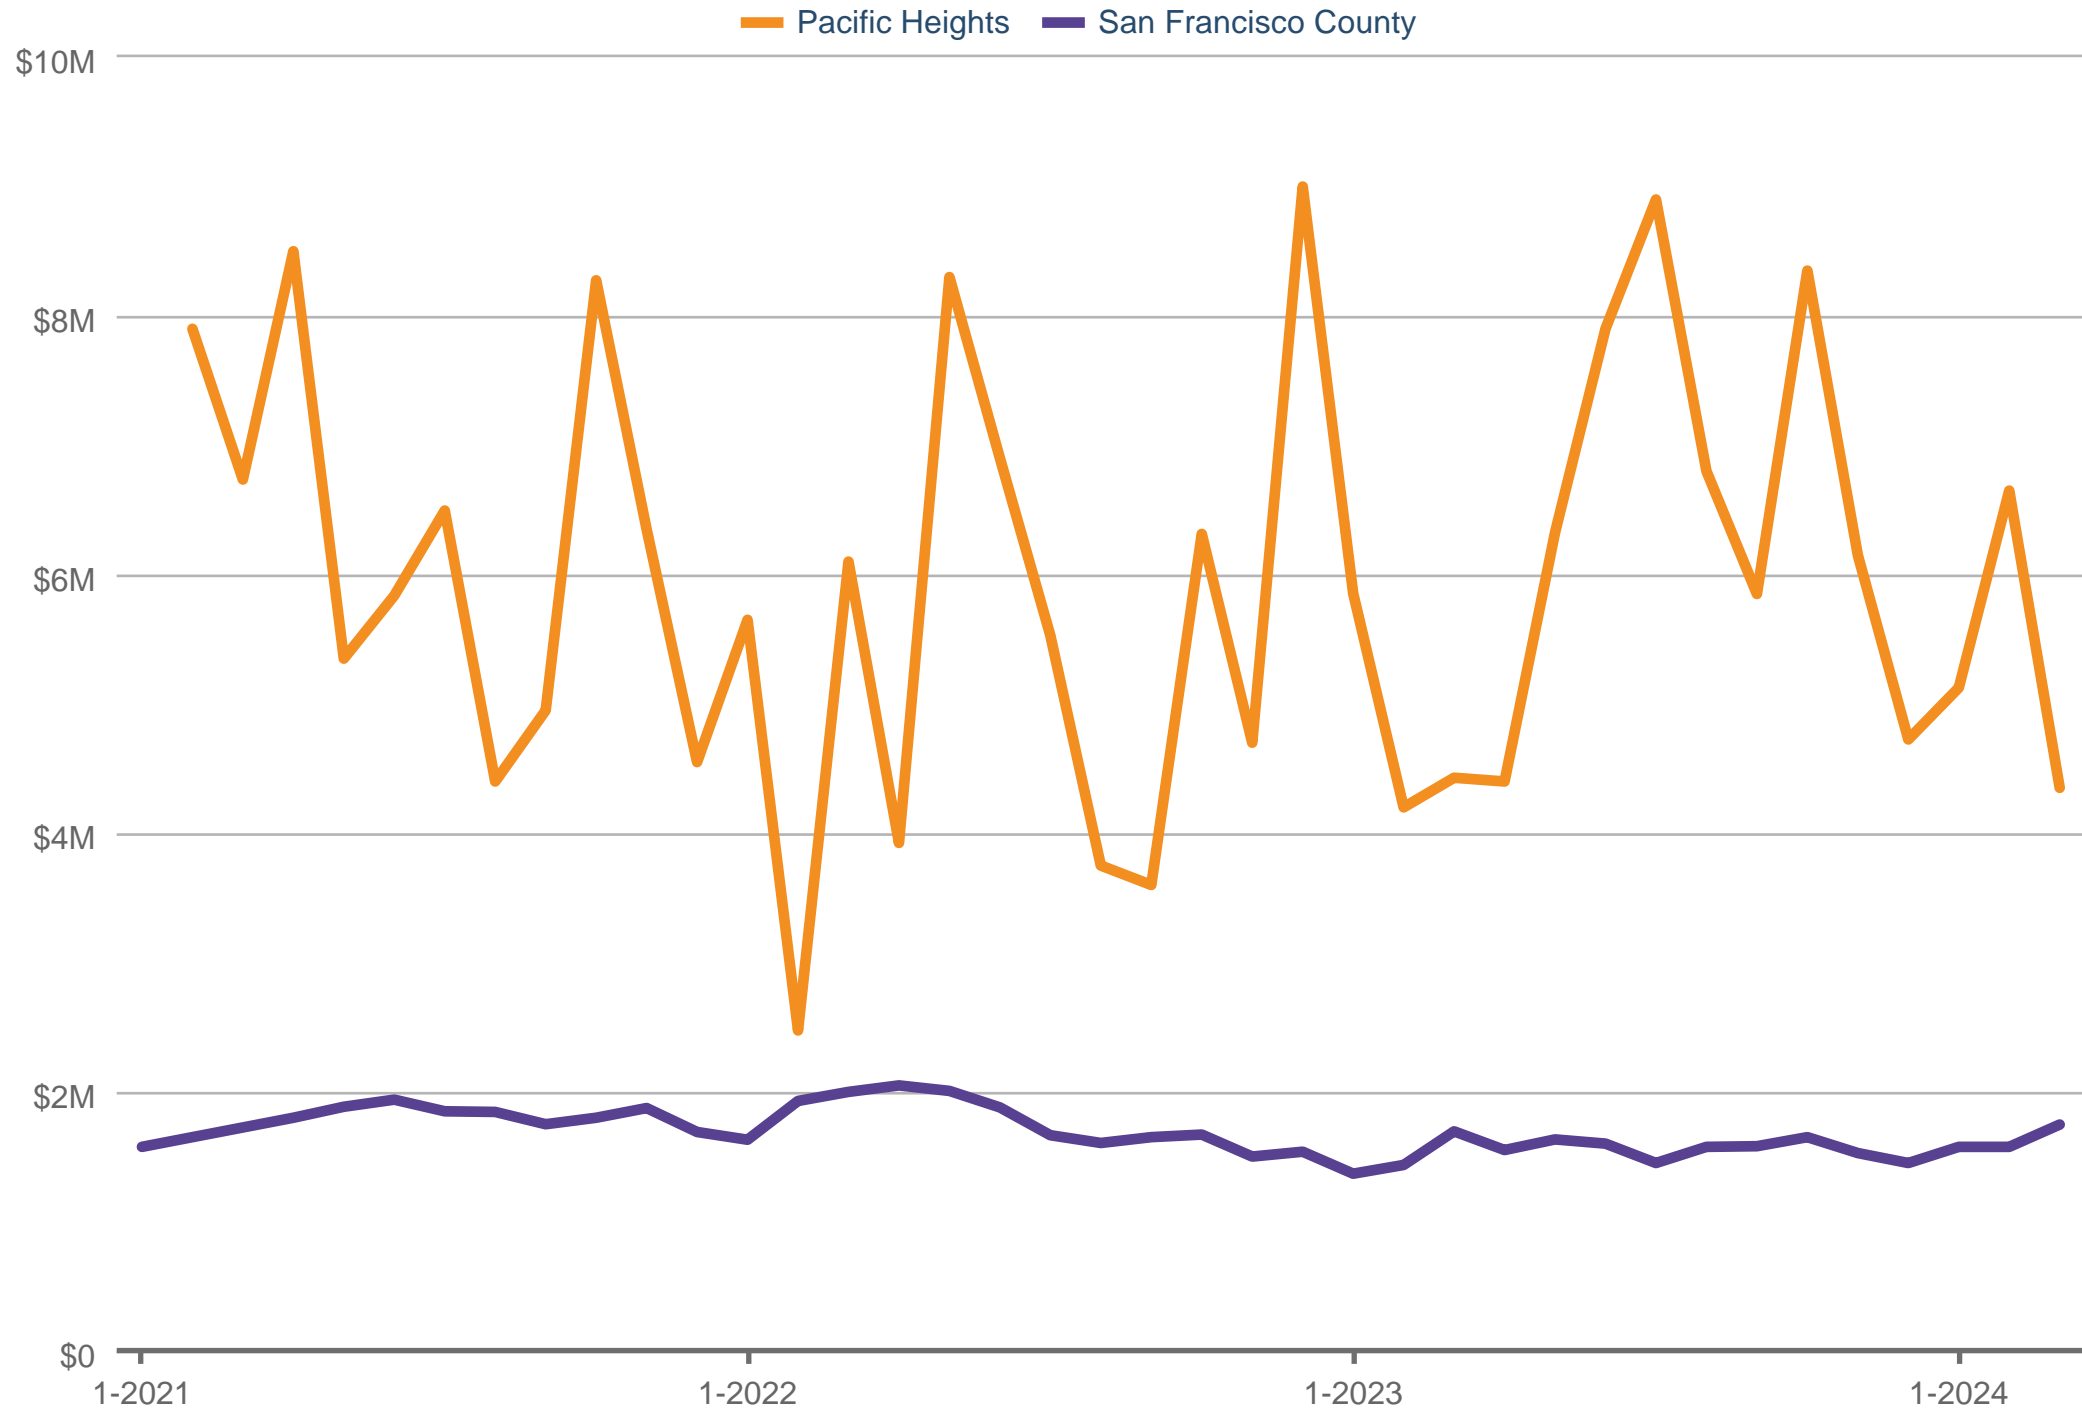

Median Sales Price

Pacific Heights & San Francisco County: Single Family

Each data point is one month of activity. Data is from April 23, 2024.