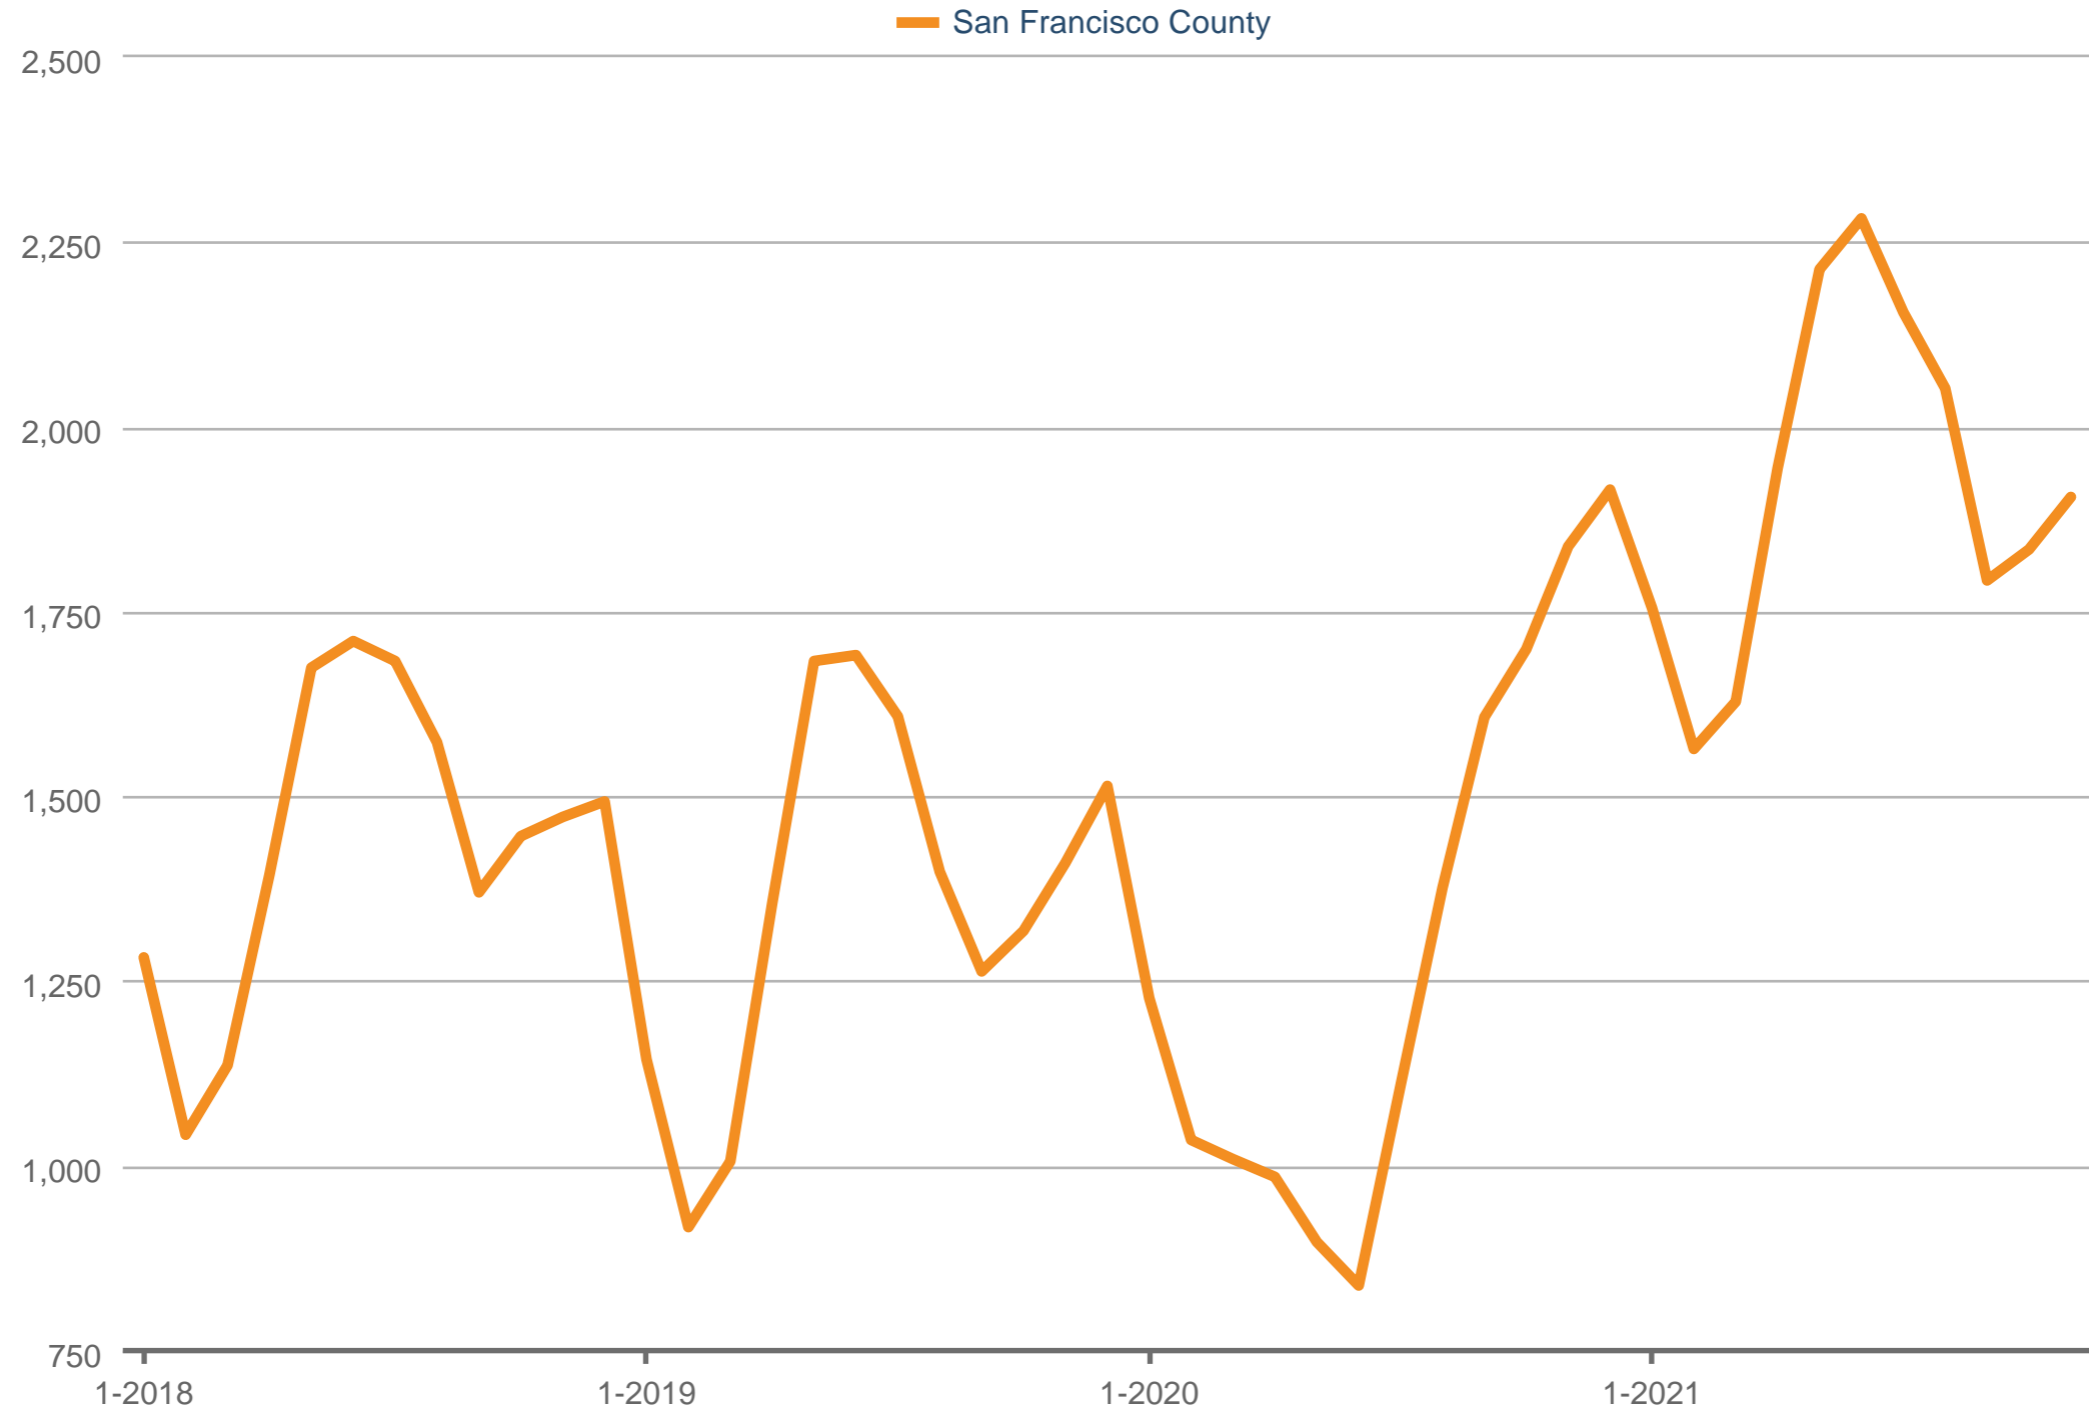

## Sold Listings

San Francisco County

Each data point is three months of activity. Data is from December 3, 2021.

All data from the San Francisco MLS. InfoSparks © 2025 ShowingTime Plus, LLC.