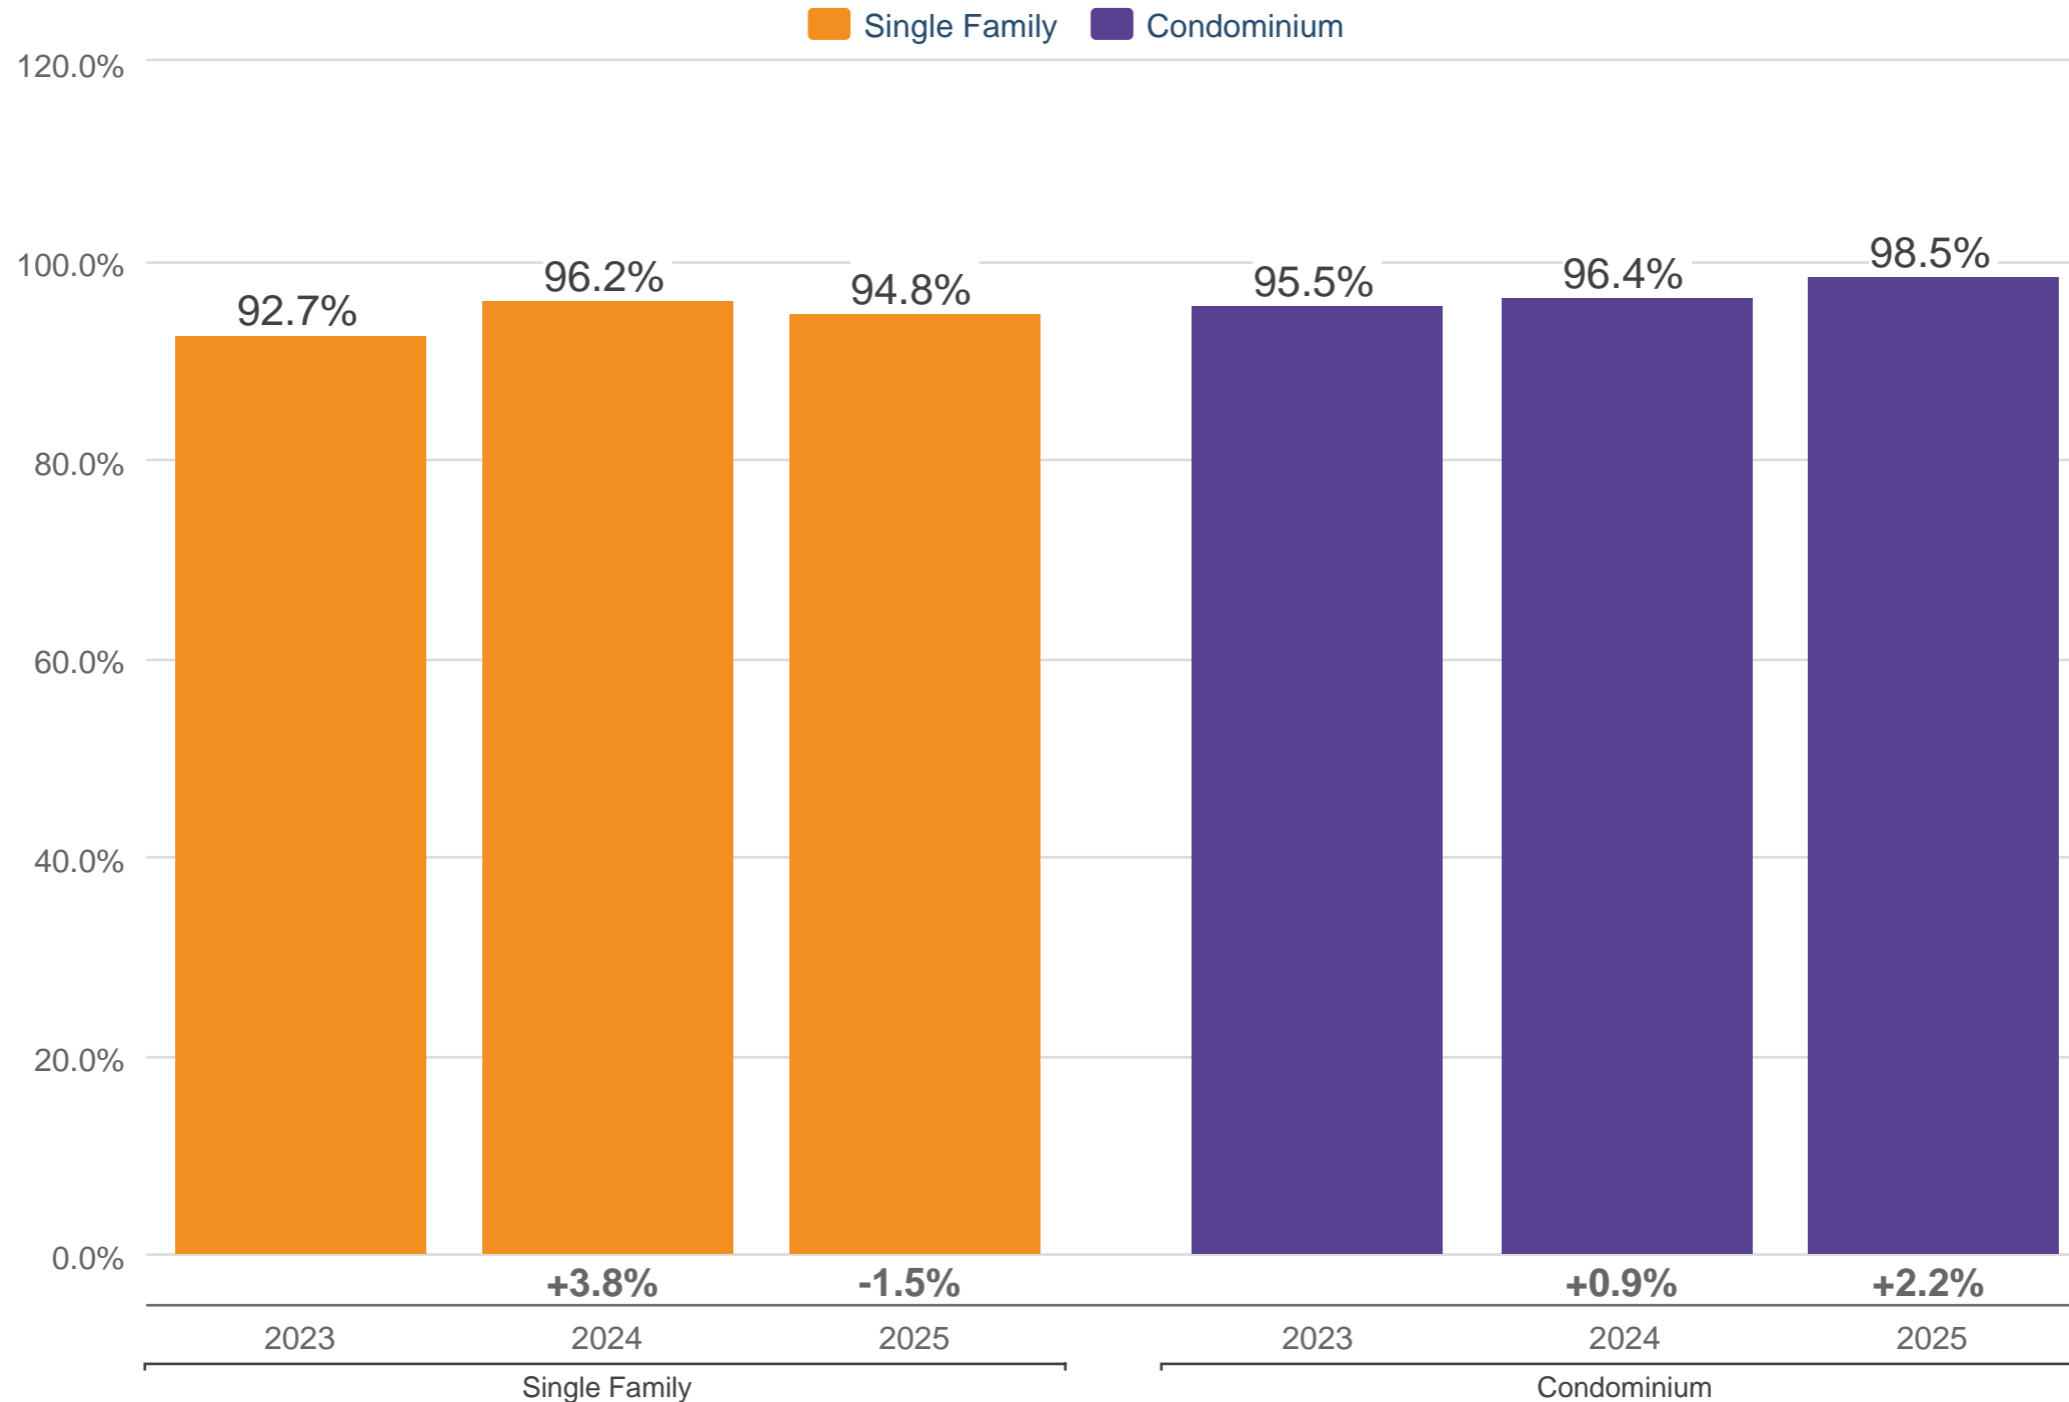

### January Average Pct of Original Price - By Property Sub Type

Marin

Each point is actual monthly data. Data is from February 17, 2025.

All data from the San Francisco MLS. InfoSparks © 2025 ShowingTime Plus, LLC.