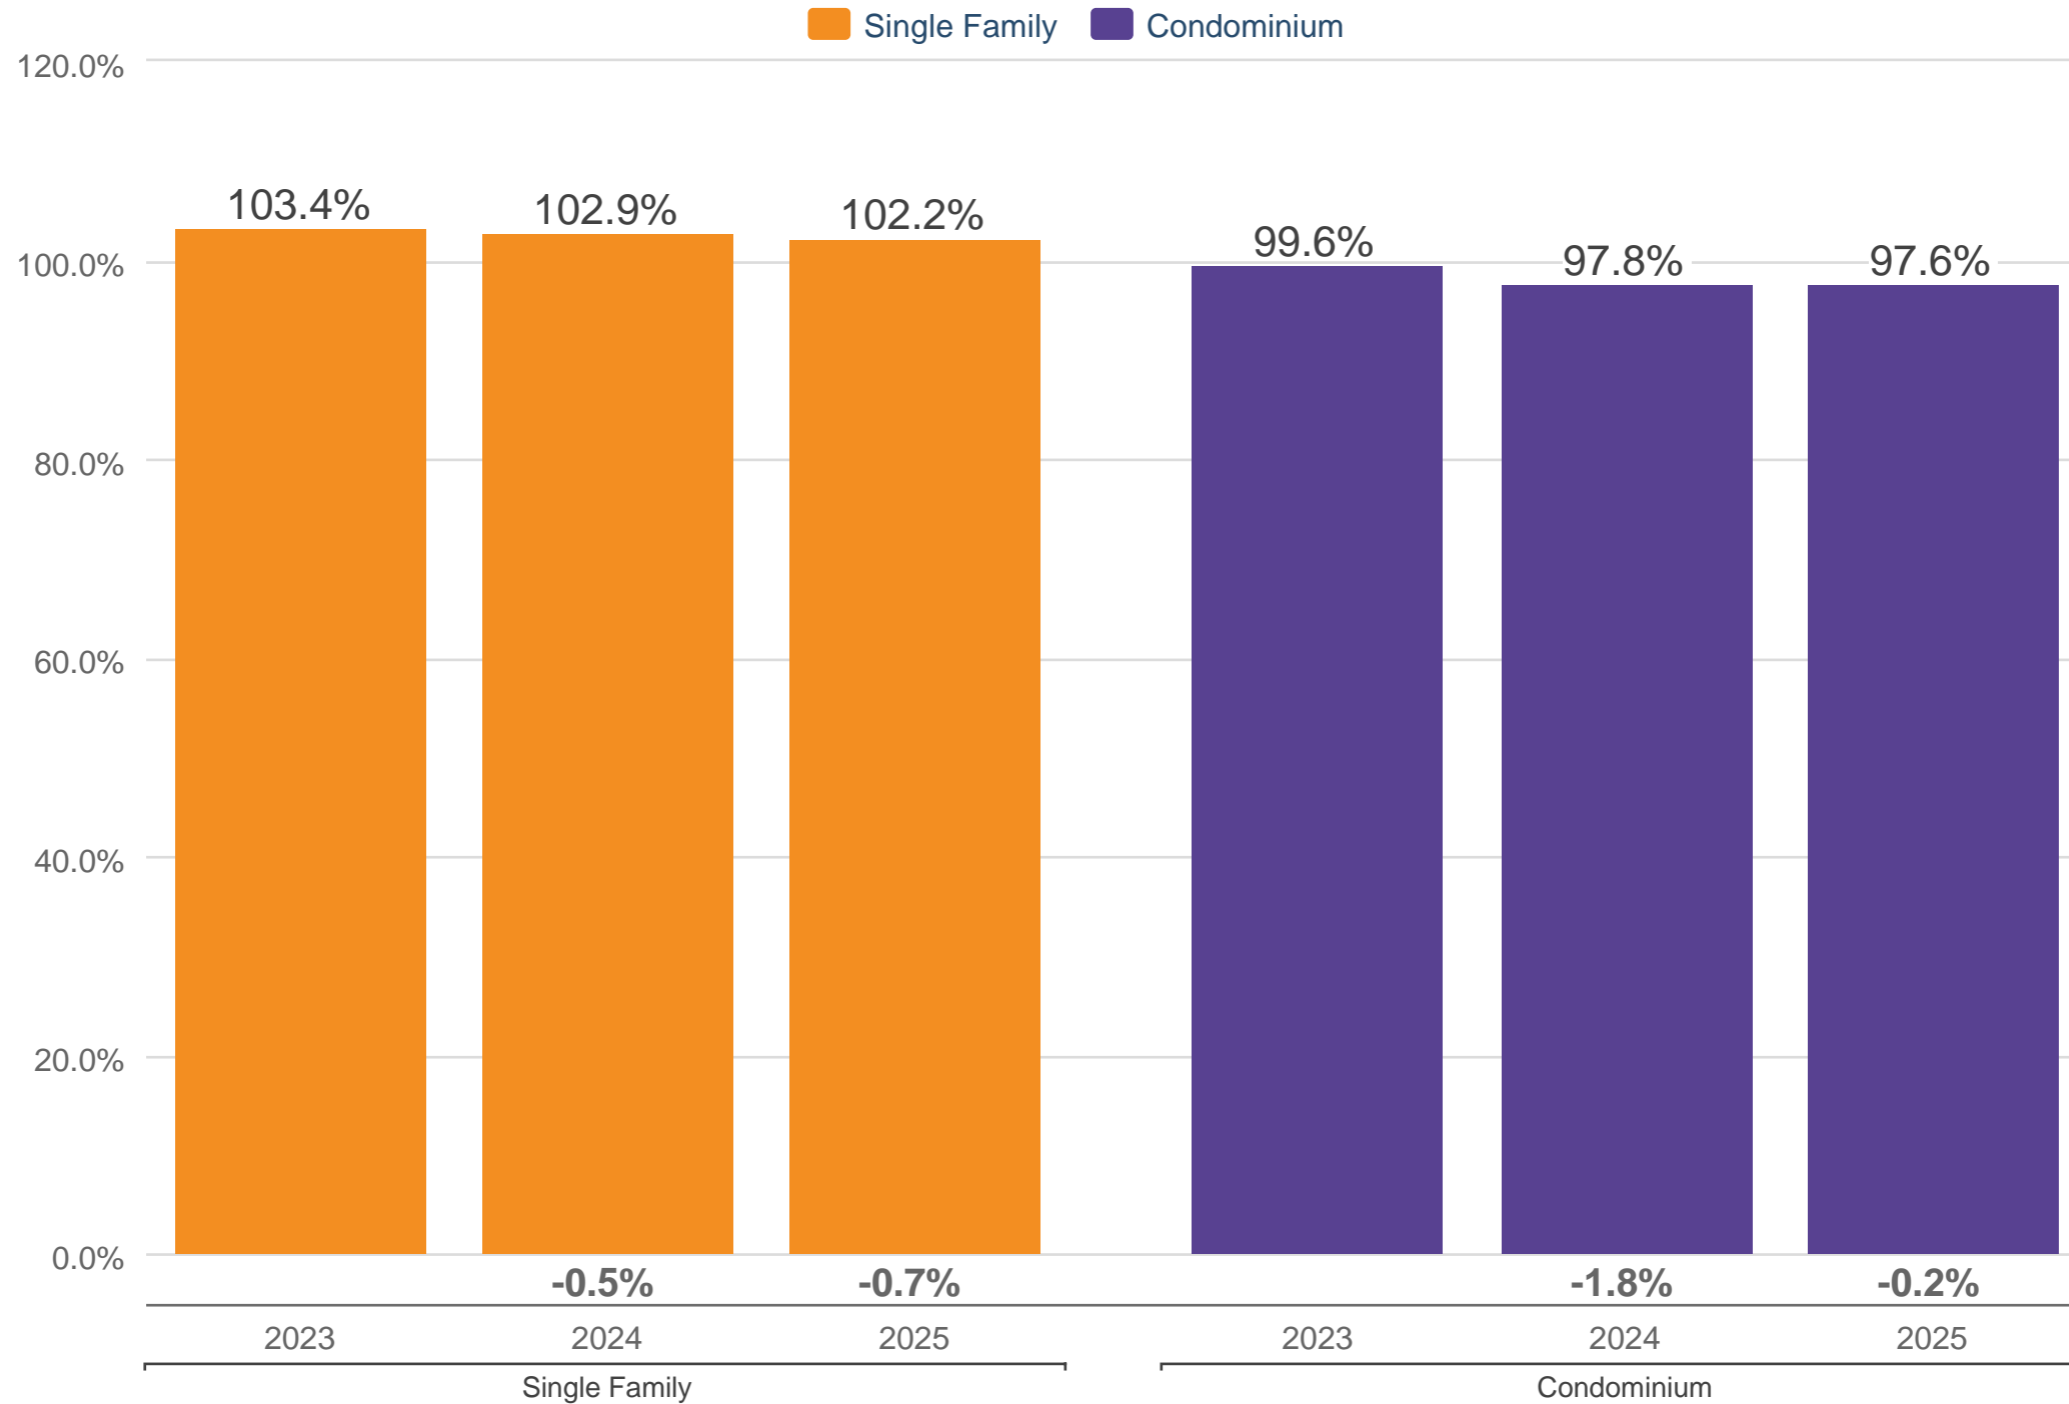

April Average Pct of Original Price - By Property Sub Type

Marin

Each point is actual monthly data. Data is from May 17, 2025.

All data from the San Francisco MLS. InfoSparks © 2025 ShowingTime Plus, LLC.