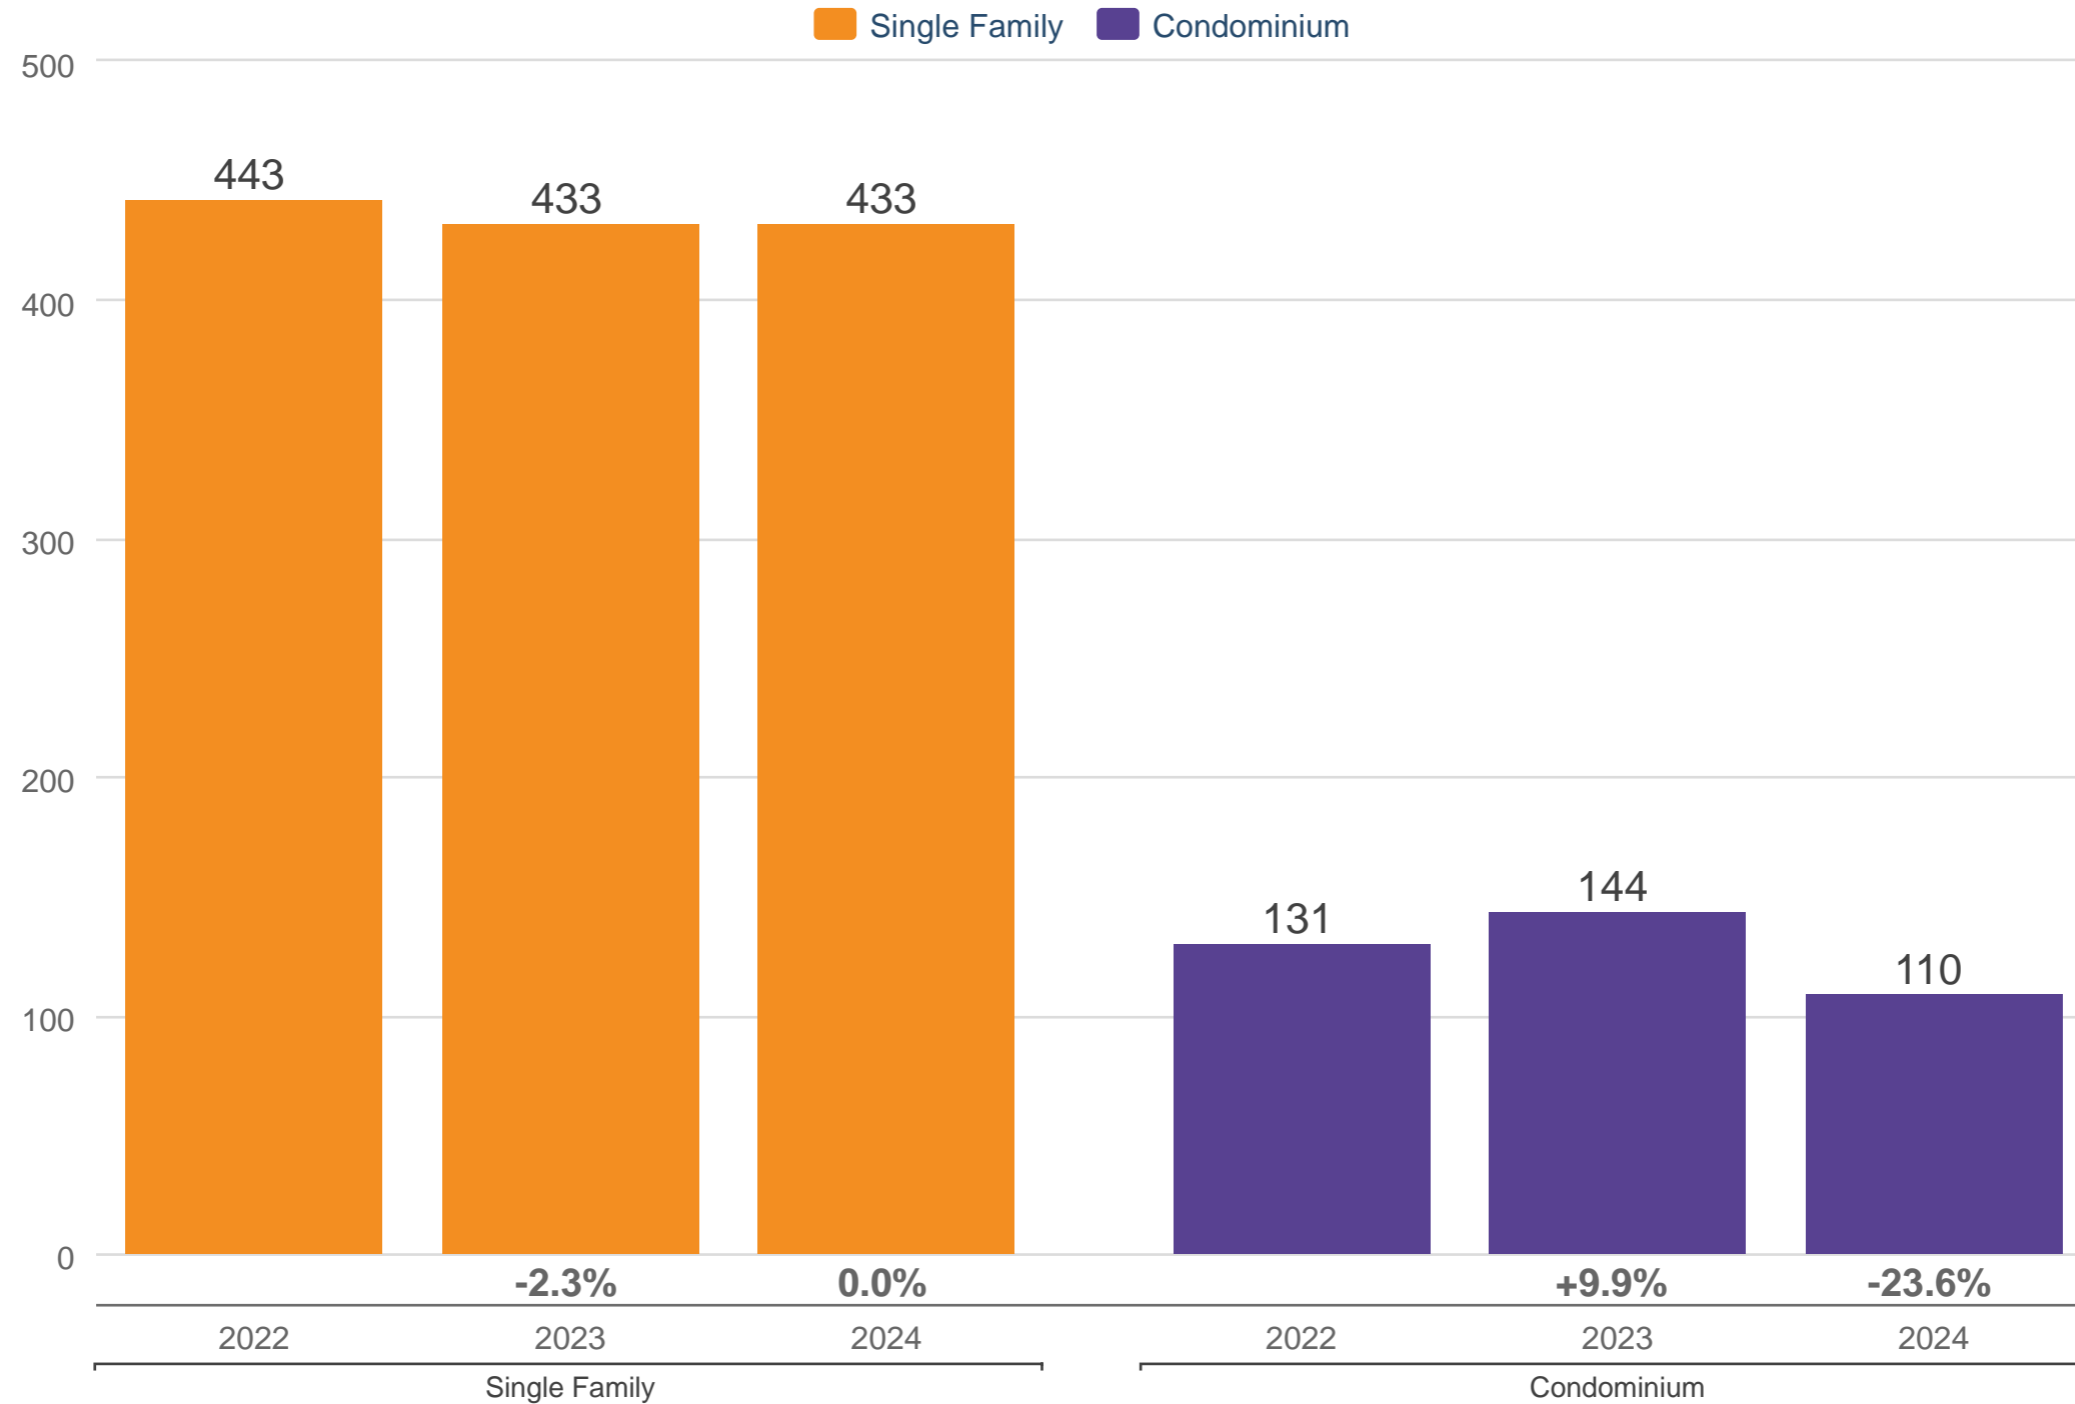

May Inventory of Active Listings - By Property Sub Type

Marin

Each point is actual monthly data. Data is from June 16, 2024.

All data from the San Francisco MLS. InfoSparks © 2024 ShowingTime.