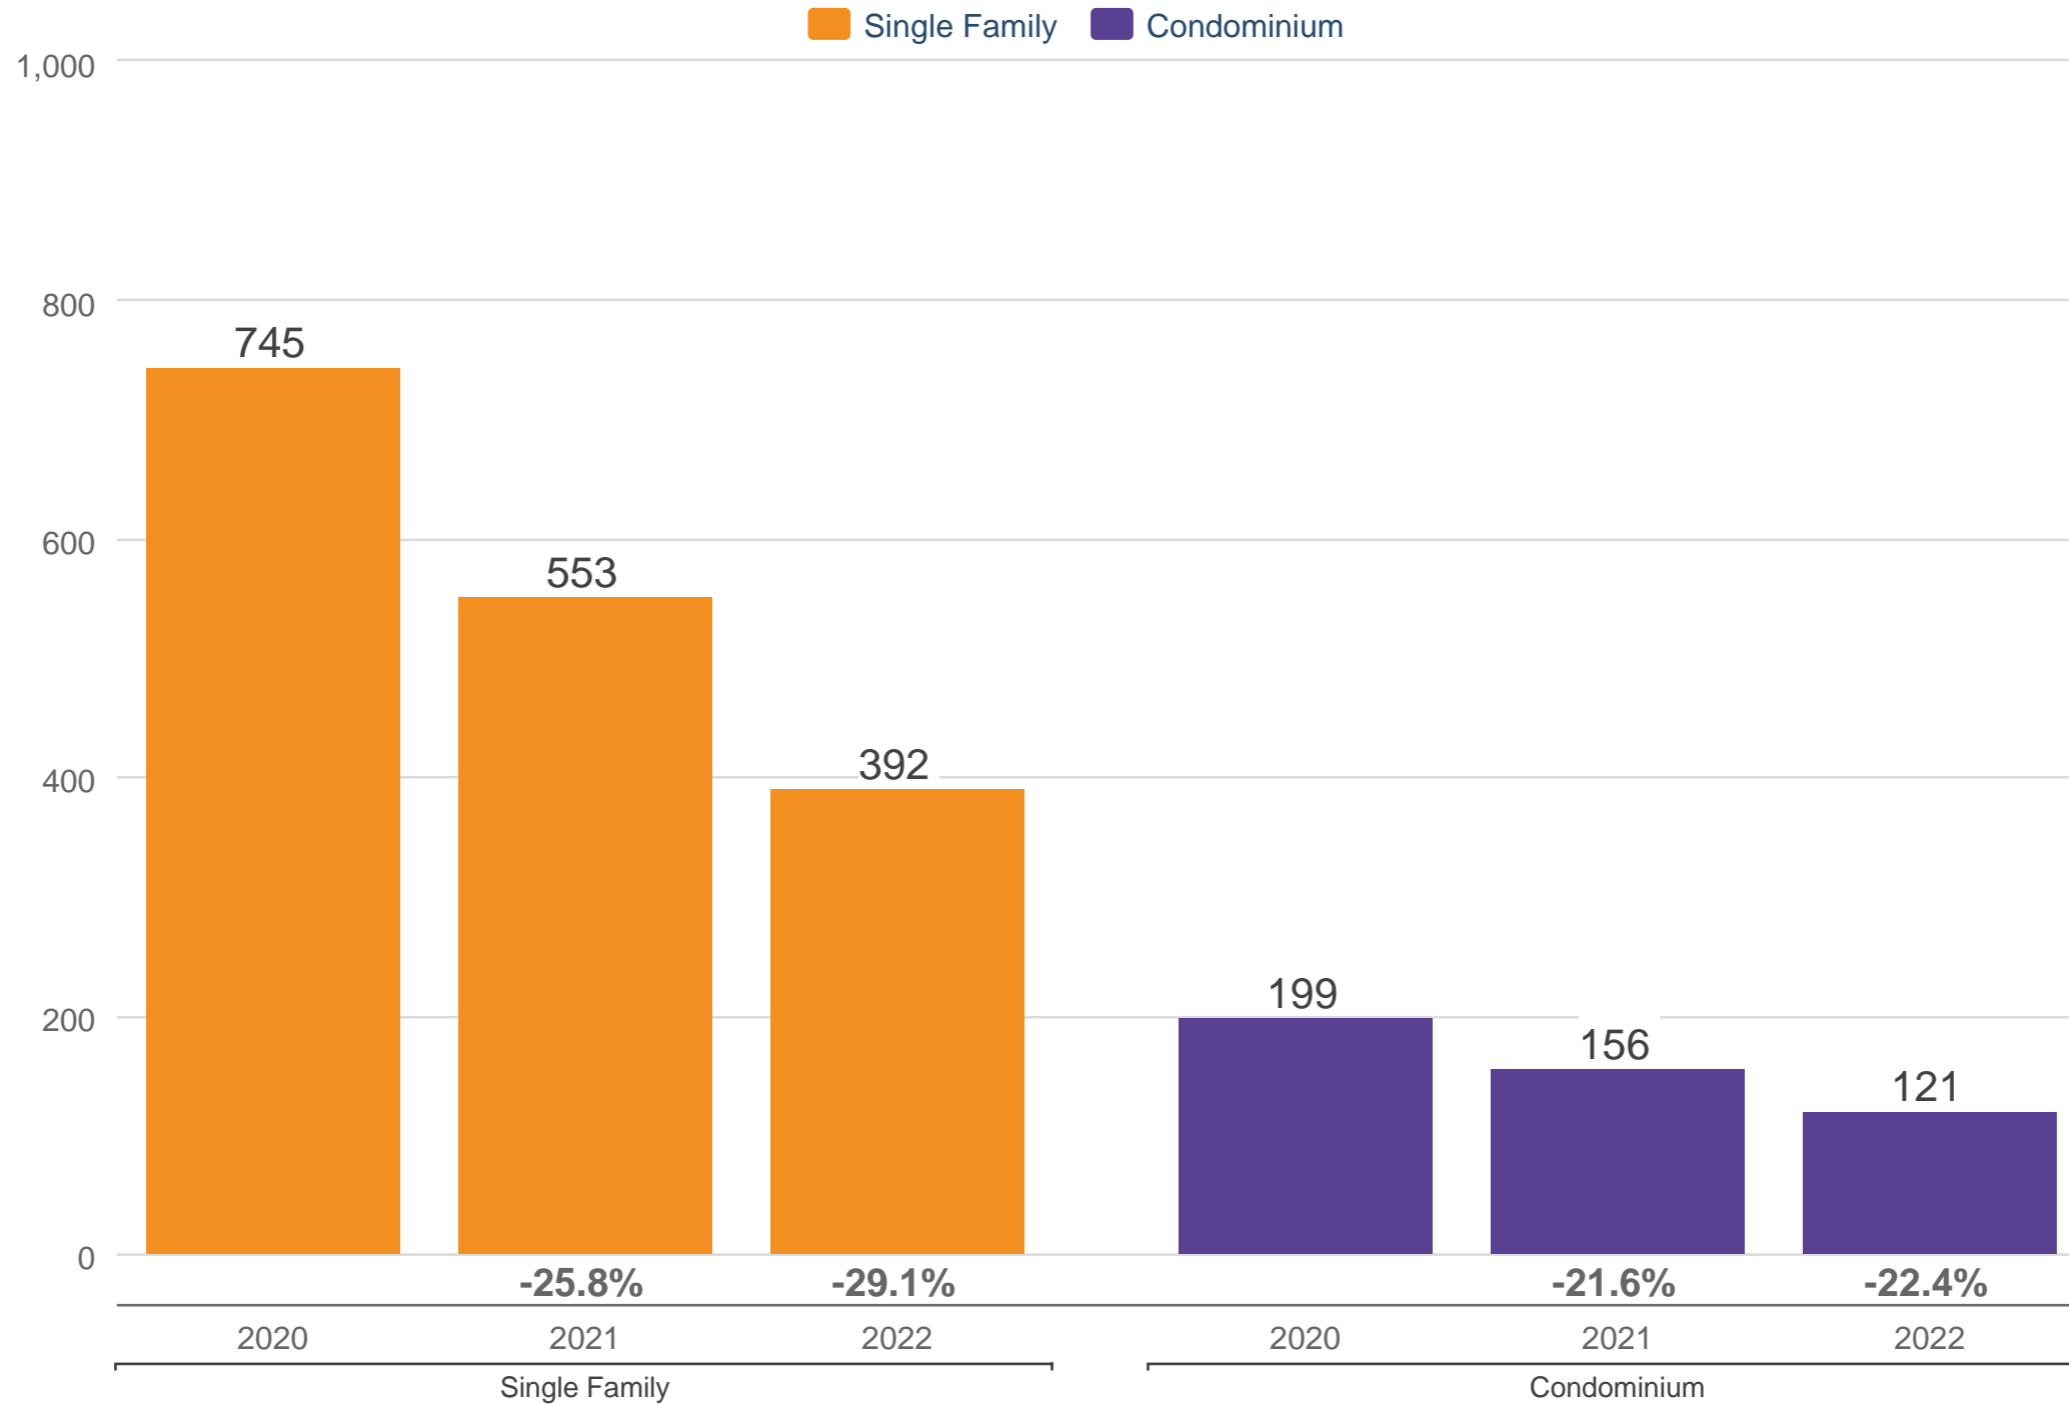

May Inventory of Active Listings - By Property Sub Type

Marin

Each point is actual monthly data. Data is from June 30, 2022.

All data from the San Francisco MLS. InfoSparks © 2022 ShowingTime.