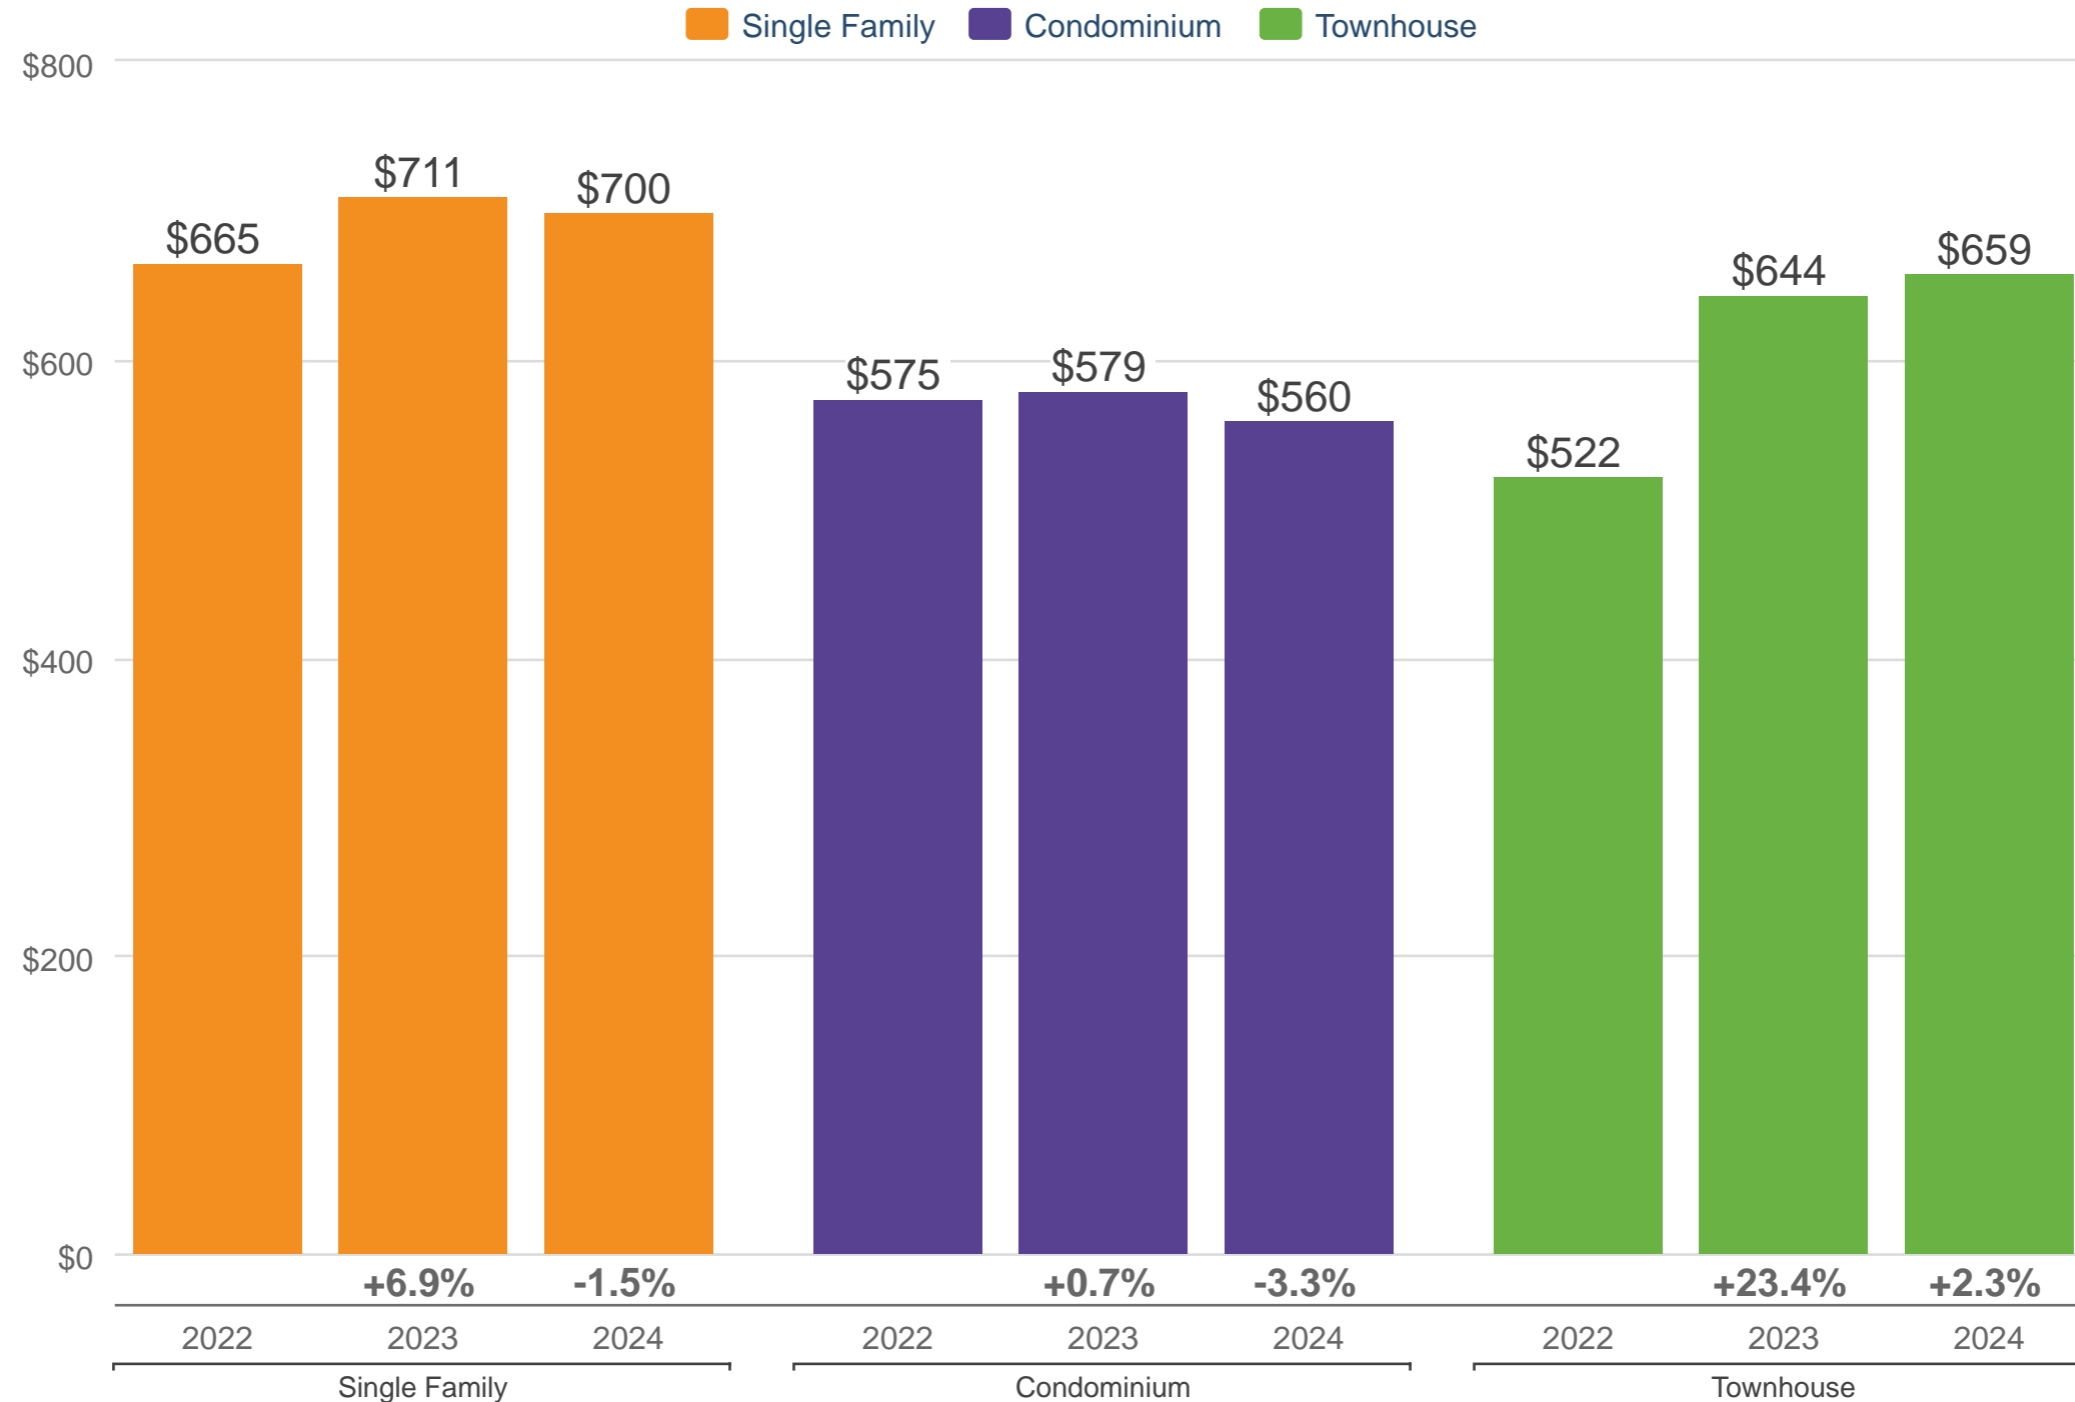

December Median Price Per Square Foot - By Property Sub Type

Alameda

Each point is actual monthly data. Data is from January 20, 2025.

All data from the San Francisco MLS. InfoSparks © 2025 ShowingTime Plus, LLC.