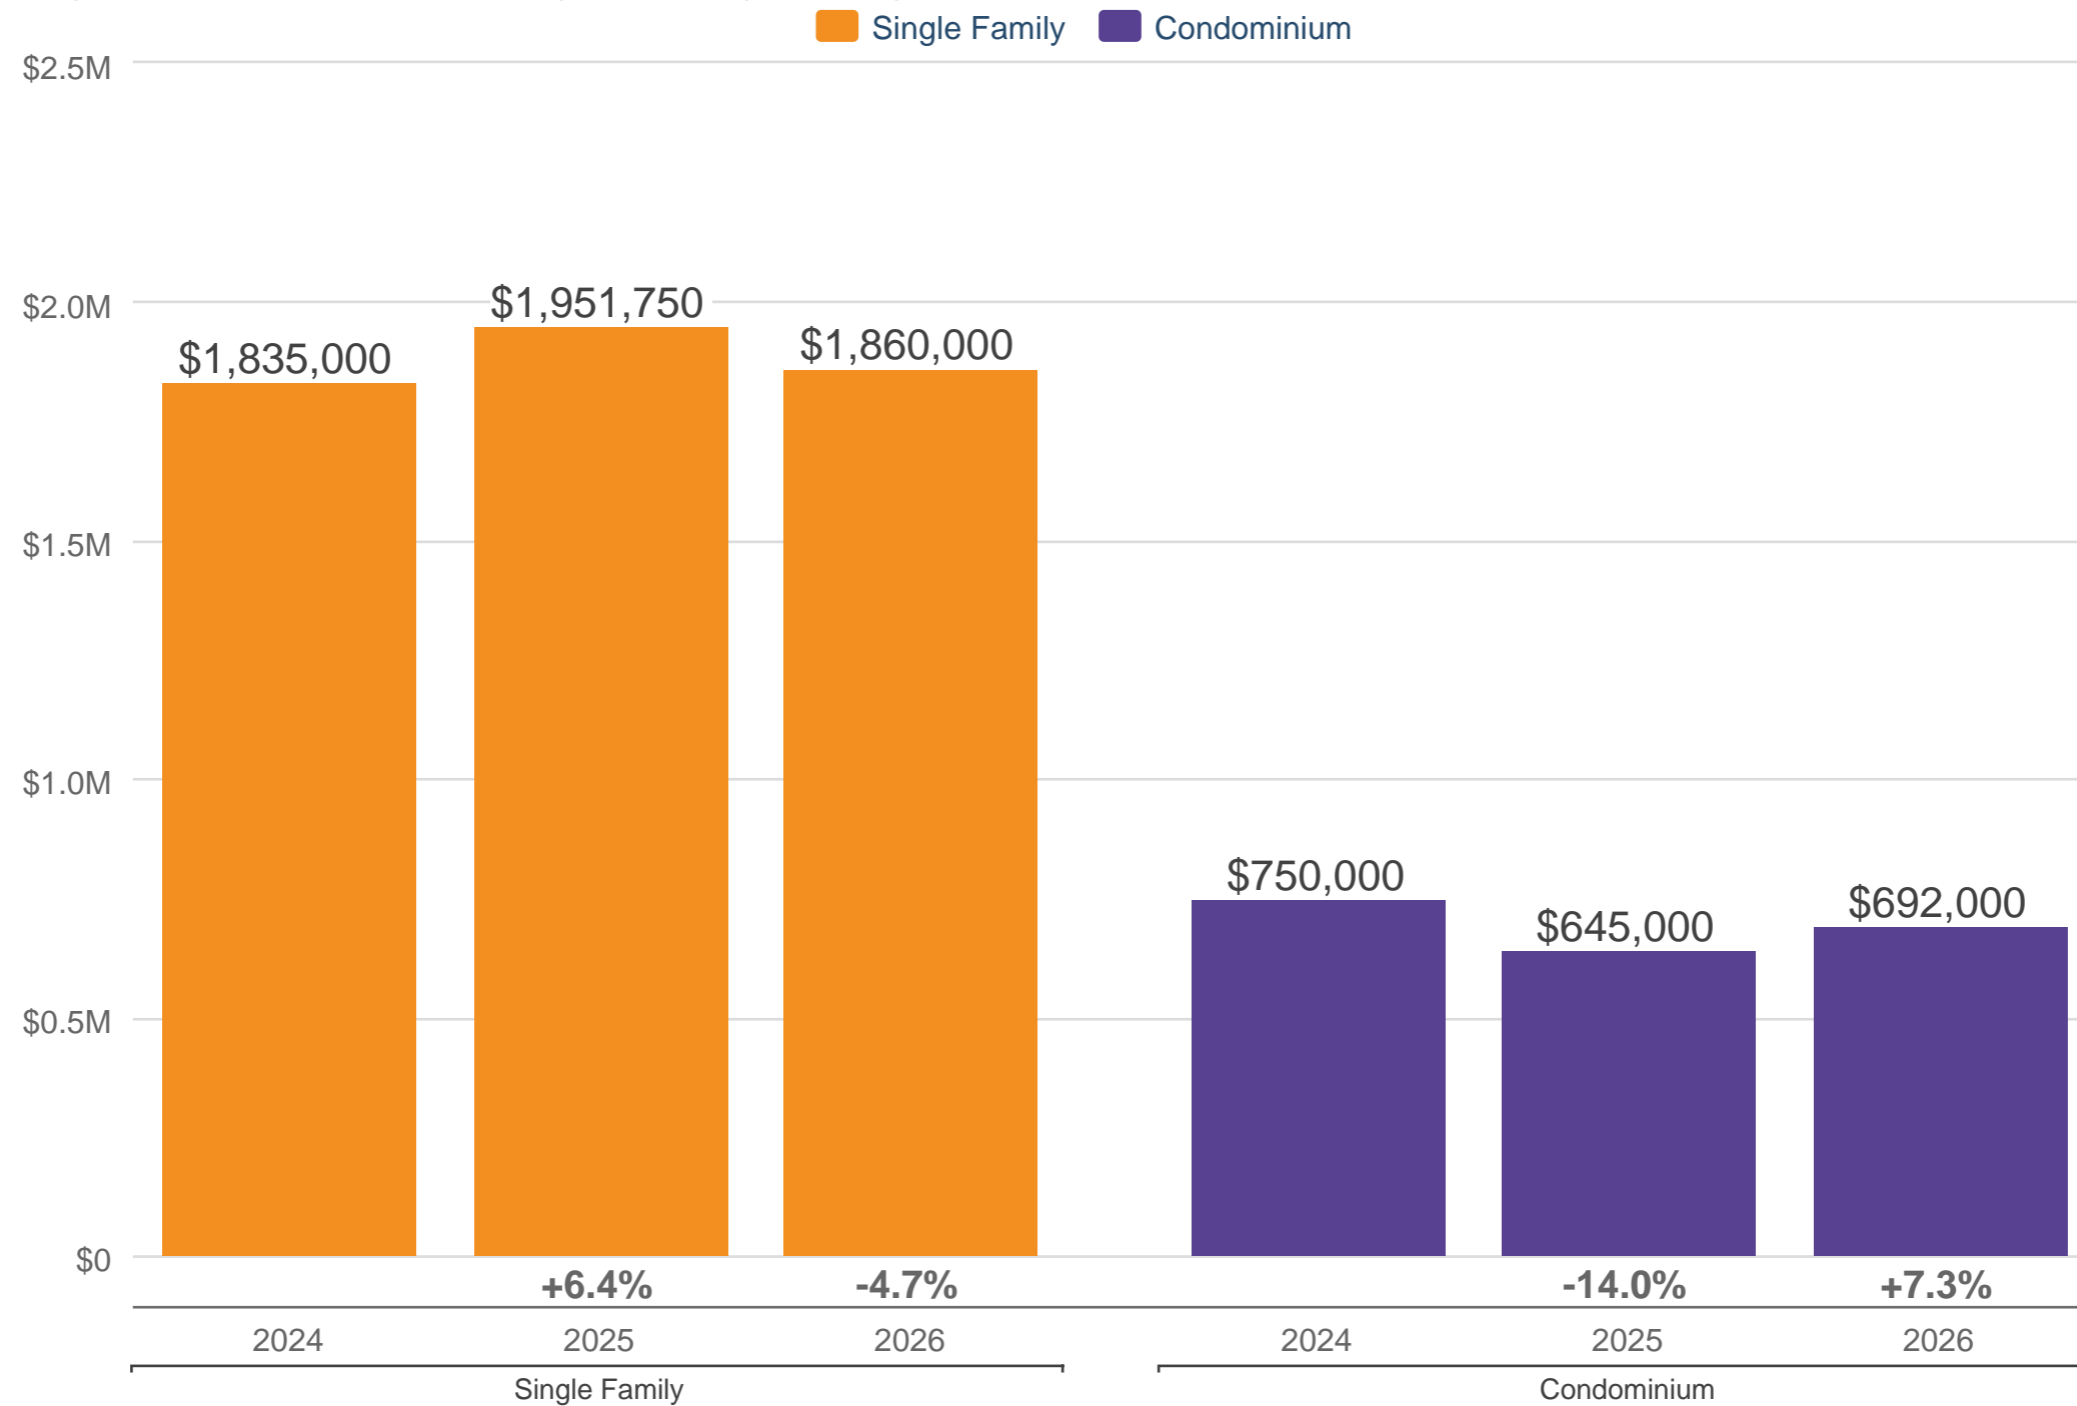

### May Median Sales Price - By Property Sub Type

Marin

Each point is actual monthly data. Data is from June 8, 2026.

All data from the San Francisco MLS. InfoSparks © 2026 ShowingTime Plus, LLC.